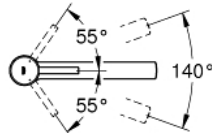

### 31 128 DC1 **CONCETTO SINGLE-LEVER SINK MIXER 1/2"**

#### PRODUCT DESCRIPTION

- Colour: supersteel
- medium spout
- single hole installation
- GROHE LongLife finish
- GROHE SilkMove 35 mm ceramic cartridge
- mousseur
- adjustable flow rate limiter
- swivel cast spout
- swivel area 140°
- flexible connection hoses
- rapid installation system
- maximum flow rate (at 3 bar): 12 l/min
- min. recommended pressure 1.0 bar

## 31 128 DC1 **CONCETTO SINGLE-LEVER SINK MIXER 1/2"**