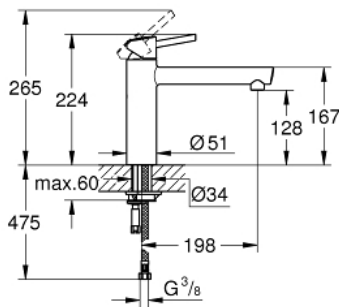

### 31 128 DC1 **CONCETTO SINGLE-LEVER SINK MIXER 1/2"**

#### PRODUCT DESCRIPTION

- Colour: supersteel
- medium spout
- single hole installation
- GROHE LongLife finish
- GROHE SilkMove 35 mm ceramic cartridge
- mousseur
- adjustable flow rate limiter
- swivel cast spout
- swivel area 140°
- flexible connection hoses
- rapid installation system
- maximum flow rate (at 3 bar): 12 l/min
- min. recommended pressure 1.0 bar

## 31 128 DC1 **CONCETTO SINGLE-LEVER SINK MIXER 1/2"**

### SPARE PARTS

- 1: Lever (Spare part-nr. 46822DC0)
  - 2: Cap (Spare part-nr. 46492DC0)
  - 3: Screw ring (Spare part-nr. 46815000)
  - 4: Cartridge (Spare part-nr. 46374000)
  - 5: Mousseur (Spare part-nr. 06574DC0)
  - 6: Seal kit (Spare part-nr. 46760000)
  - 7: Shank mounting kit (Spare part-nr. 46249000)
  - 8: Socket spanner (Spare part-nr. 19332000)\*
  - 9: Mounting wrench (Spare part-nr. 19017000)\*
- \* Optional accessories