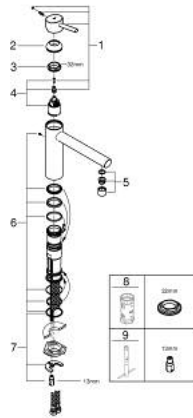

### 31 128 DC1 **CONCETTO SINGLE-LEVER SINK MIXER 1/2"**

#### PRODUCT DESCRIPTION

- Colour: supersteel
- medium spout
- single hole installation
- GROHE LongLife finish
- GROHE SilkMove 35 mm ceramic cartridge
- mousseur
- adjustable flow rate limiter
- swivel cast spout
- swivel area 140°
- flexible connection hoses
- rapid installation system
- maximum flow rate (at 3 bar): 12 l/min
- min. recommended pressure 1.0 bar

## 31 128 DC1 **CONCETTO SINGLE-LEVER SINK MIXER 1/2"**

### SPARE PARTS

- 1: Lever (Spare part-nr. 46822DC0)
  - 2: Cap (Spare part-nr. 46492DC0)
  - 3: Screw ring (Spare part-nr. 46815000)
  - 4: Cartridge (Spare part-nr. 46374000)
  - 5: Mousseur (Spare part-nr. 06574DC0)
  - 6: Seal kit (Spare part-nr. 46760000)
  - 7: Shank mounting kit (Spare part-nr. 46249000)
  - 8: Socket spanner (Spare part-nr. 19332000)\*
  - 9: Mounting wrench (Spare part-nr. 19017000)\*
- \* Optional accessories