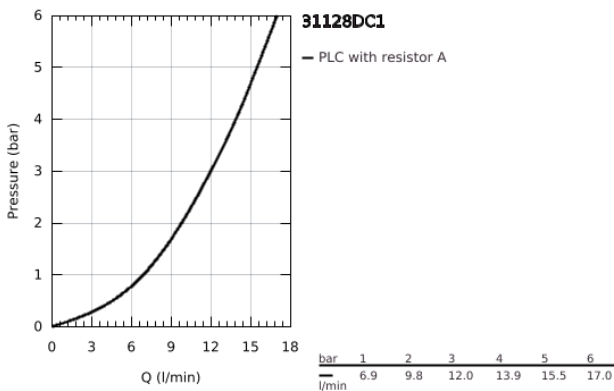

### 31 128 DC1 **CONCETTO SINGLE-LEVER SINK MIXER 1/2"**

#### PRODUCT DESCRIPTION

- Colour: supersteel
- medium spout
- single hole installation
- GROHE LongLife finish
- GROHE SilkMove 35 mm ceramic cartridge
- mousseur
- adjustable flow rate limiter
- swivel cast spout
- swivel area 140°
- flexible connection hoses
- rapid installation system
- maximum flow rate (at 3 bar): 12 l/min
- min. recommended pressure 1.0 bar

## 31 128 DC1 **CONCETTO SINGLE-LEVER SINK MIXER 1/2"**