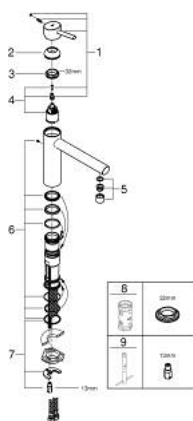

31 128 DC1 **CONCETTO SINGLE-LEVER SINK MIXER 1/2"**

PRODUCT DESCRIPTION

- Typ: supersteel
- medium spout
- single hole installation
- GROHE LongLife finish
- GROHE SilkMove 35 mm ceramic cartridge
- mousseur
- adjustable flow rate limiter
- swivel cast spout
- swivel area 140°
- flexible connection hoses
- rapid installation system
- maximum flow rate (at 3 bar): 12 l/min
- min. recommended pressure 1.0 bar

31 128 DC1 **CONCETTO SINGLE-LEVER SINK MIXER 1/2"**

SPARE PARTS

- 1: Lever (Spare part-nr. 46822DC0)
 - 2: Cap (Spare part-nr. 46492DC0)
 - 3: Screw ring (Spare part-nr. 46815000)
 - 4: Cartridge (Spare part-nr. 46374000)
 - 5: Mousseur (Spare part-nr. 06574DC0)
 - 6: Seal kit (Spare part-nr. 46760000)
 - 7: Shank mounting kit (Spare part-nr. 46249000)
 - 8: Socket spanner (Spare part-nr. 19332000)*
 - 9: Mounting wrench (Spare part-nr. 19017000)*
- * Optional accessories