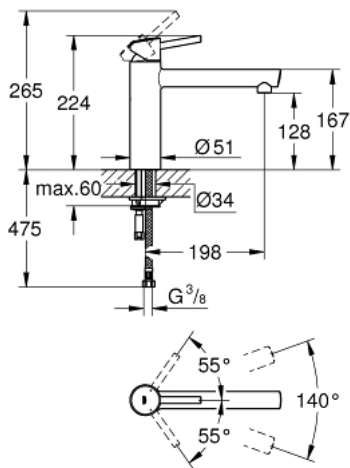

31 128 DC1 **CONCETTO SINGLE-LEVER SINK MIXER 1/2"**

PRODUCT DESCRIPTION

- Typ: supersteel
- medium spout
- single hole installation
- GROHE LongLife finish
- GROHE SilkMove 35 mm ceramic cartridge
- mousseur
- adjustable flow rate limiter
- swivel cast spout
- swivel area 140°
- flexible connection hoses
- rapid installation system
- maximum flow rate (at 3 bar): 12 l/min
- min. recommended pressure 1.0 bar

31 128 DC1 **CONCETTO SINGLE-LEVER SINK MIXER 1/2"**

SPARE PARTS

- 1: Lever (Spare part-nr. 46822DC0)
 - 2: Cap (Spare part-nr. 46492DC0)
 - 3: Screw ring (Spare part-nr. 46815000)
 - 4: Cartridge (Spare part-nr. 46374000)
 - 5: Mousseur (Spare part-nr. 06574DC0)
 - 6: Seal kit (Spare part-nr. 46760000)
 - 7: Shank mounting kit (Spare part-nr. 46249000)
 - 8: Socket spanner (Spare part-nr. 19332000)*
 - 9: Mounting wrench (Spare part-nr. 19017000)*
- * Optional accessories