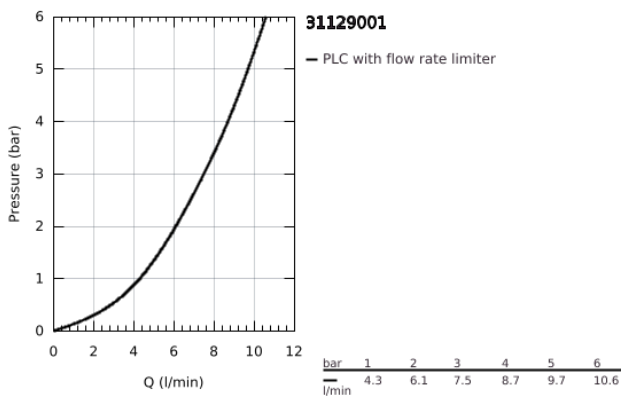

31 129 001 **CONCETTO SINGLE-LEVER SINK MIXER 1/2"**

PRODUCT DESCRIPTION

- Colour: chrome
- medium spout
- single hole installation
- GROHE LongLife finish
- GROHE SilkMove 35 mm ceramic cartridge
- Easy Docking Function guarantees easy retraction and smooth docking back to the starting position
- Pull-Out spout for greater flexibility
- adjustable flow rate limiter
- swivel cast spout
- swivel range 100°
- protected against backflow
- flexible connection hoses
- rapid installation system
- maximum flow rate (at 3 bar): 7.5 l/min
- min. recommended pressure 1.0 bar

31 129 001 **CONCETTO SINGLE-LEVER SINK MIXER 1/2"**

SPARE PARTS

- 1: Lever (Spare part-nr. 46822000)
 - 2: Cap (Spare part-nr. 46492000)
 - 3: Screw ring (Spare part-nr. 46815000)
 - 4: Cartridge (Spare part-nr. 46374000)
 - 5: Pull out shower (Spare part-nr. 48532000)
 - 5.1: Mousseur (Spare part-nr. 06574000)
 - 5.1.1: Repl.kit f.aerator M22x1 and M24x1 (Spare part-nr. 45002000)
 - 5.2: Non-return valve (Spare part-nr. 08565000)
 - 6: Hose for sink mixer with pull-out dual spray or mousseur (Spare part-nr. 48293000)
 - 7: Seal kit (Spare part-nr. 46760000)
 - 8: Shank mounting kit (Spare part-nr. 46346000)
 - 8.1: Temperature limiter (Spare part-nr. 04174000)
 - 9: Support plate (Spare part-nr. 05334000)
 - 10: Quick coupling (Spare part-nr. 46338000)
 - 11: Socket spanner (Spare part-nr. 19332000)*
- * Optional accessories