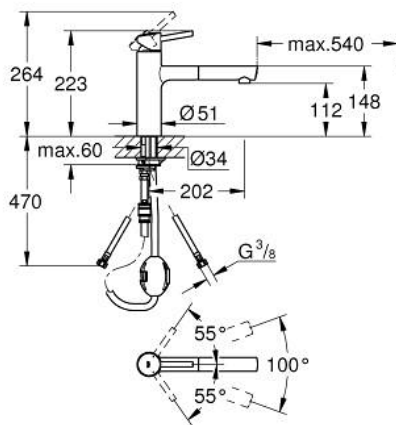

31 129 001 **CONCETTO SINGLE-LEVER SINK MIXER 1/2"**

PRODUCT DESCRIPTION

- Colour: chrome
- medium spout
- single hole installation
- GROHE LongLife finish
- GROHE SilkMove 35 mm ceramic cartridge
- Easy Docking Function guarantees easy retraction and smooth docking back to the starting position
- Pull-Out spout for greater flexibility
- adjustable flow rate limiter
- swivel cast spout
- swivel range 100°
- protected against backflow
- flexible connection hoses
- rapid installation system
- maximum flow rate (at 3 bar): 7.5 l/min
- min. recommended pressure 1.0 bar

31 129 001 **CONCETTO SINGLE-LEVER SINK MIXER 1/2"**

SPARE PARTS

- 1: Lever (Spare part-nr. 46822000)
 - 2: Cap (Spare part-nr. 46492000)
 - 3: Screw ring (Spare part-nr. 46815000)
 - 4: Cartridge (Spare part-nr. 46374000)
 - 5: Pull out shower (Spare part-nr. 48532000)
 - 5.1: Mousseur (Spare part-nr. 06574000)
 - 5.1.1: Repl.kit f.aerator M22x1 and M24x1 (Spare part-nr. 45002000)
 - 5.2: Non-return valve (Spare part-nr. 08565000)
 - 6: Hose for sink mixer with pull-out dual spray or mousseur (Spare part-nr. 48293000)
 - 7: Seal kit (Spare part-nr. 46760000)
 - 8: Shank mounting kit (Spare part-nr. 46346000)
 - 8.1: Temperature limiter (Spare part-nr. 04174000)
 - 9: Support plate (Spare part-nr. 05334000)
 - 10: Quick coupling (Spare part-nr. 46338000)
 - 11: Socket spanner (Spare part-nr. 19332000)*
- * Optional accessories