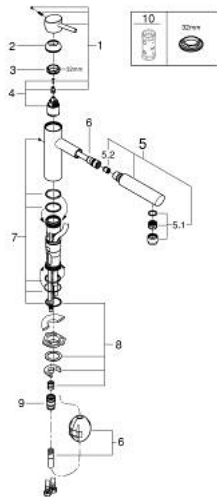

31 129 001 **CONCETTO SINGLE-LEVER SINK MIXER 1/2"**

PRODUCT DESCRIPTION

- Colour: chrome
- medium spout
- single hole installation
- GROHE LongLife finish
- GROHE SilkMove 35 mm ceramic cartridge
- Easy Docking Function guarantees easy retraction and smooth docking back to the starting position
- Pull-Out spout for greater flexibility
- adjustable flow rate limiter
- swivel cast spout
- swivel range 100°
- protected against backflow
- flexible connection hoses
- rapid installation system
- maximum flow rate (at 3 bar): 7.5 l/min
- min. recommended pressure 1.0 bar

31 129 001 **CONCETTO SINGLE-LEVER SINK MIXER 1/2"**

SPARE PARTS

- 1: Lever (Spare part-nr. 46822000)
 - 2: Cap (Spare part-nr. 46492000)
 - 3: Screw ring (Spare part-nr. 46815000)
 - 4: Cartridge (Spare part-nr. 46374000)
 - 5: Pull out shower (Spare part-nr. 48532000)
 - 5.1: Mousseur (Spare part-nr. 06574000)
 - 5.1.1: Repl.kit f.aerator M22x1 and M24x1 (Spare part-nr. 45002000)
 - 5.2: Non-return valve (Spare part-nr. 08565000)
 - 6: Hose for sink mixer with pull-out dual spray or mousseur (Spare part-nr. 48293000)
 - 7: Seal kit (Spare part-nr. 46760000)
 - 8: Shank mounting kit (Spare part-nr. 46346000)
 - 8.1: Temperature limiter (Spare part-nr. 04174000)
 - 9: Support plate (Spare part-nr. 05334000)
 - 10: Quick coupling (Spare part-nr. 46338000)
 - 11: Socket spanner (Spare part-nr. 19332000)*
- * Optional accessories