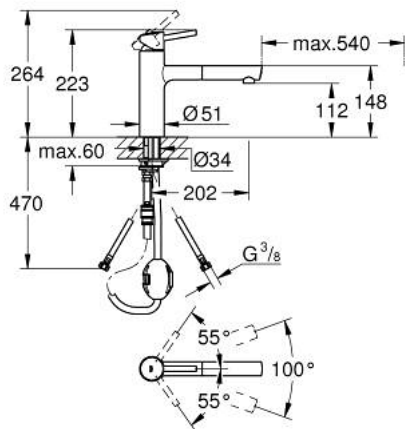

31 129 001 **CONCETTO SINGLE-LEVER SINK MIXER 1/2"**

PRODUCT DESCRIPTION

- Tyc: Chrome
- medium spout
- single hole installation
- GROHE LongLife finish
- GROHE SilkMove 35 mm ceramic cartridge
- Easy Docking Function guarantees easy retraction and smooth docking back to the starting position
- Pull-Out spout for greater flexibility
- adjustable flow rate limiter
- swivel cast spout
- swivel area 100°
- protected against backflow
- flexible connection hoses
- rapid installation system
- maximum flow rate (at 3 bar): 7.5 l/min
- min. recommended pressure 1.0 bar

31 129 001 **CONCETTO SINGLE-LEVER SINK MIXER 1/2"**

SPARE PARTS

- 1: Lever (Spare part-nr. 46822000)
 - 2: Cap (Spare part-nr. 46492000)
 - 3: Screw ring (Spare part-nr. 46815000)
 - 4: Cartridge (Spare part-nr. 46374000)
 - 5: Pull out shower (Spare part-nr. 48532000)
 - 5.1: Mousseur (Spare part-nr. 06574000)
 - 5.1.1: Replacement flow control M22x1 and M24x1 (Spare part-nr. 45002000)
 - 5.2: Non-return valve (Spare part-nr. 08565000)
 - 6: Hose for sink mixer with pull-out dual spray or mousseur (Spare part-nr. 48293000)
 - 7: Seal kit (Spare part-nr. 46760000)
 - 8: Shank mounting kit (Spare part-nr. 46346000)
 - 8.1: Stop (Spare part-nr. 04174000)
 - 9: Support plate (Spare part-nr. 05334000)
 - 10: Quick coupling (Spare part-nr. 46338000)
 - 11: Socket spanner (Spare part-nr. 19332000)*
- * Optional accessories