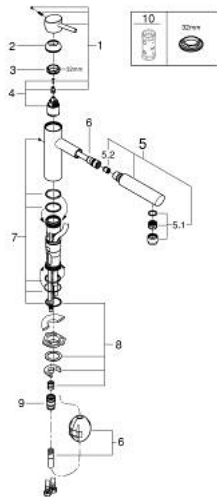

31 129 001 **CONCETTO SINGLE-LEVER SINK MIXER 1/2"**

PRODUCT DESCRIPTION

- Tyc: Chrome
- medium spout
- single hole installation
- GROHE LongLife finish
- GROHE SilkMove 35 mm ceramic cartridge
- Easy Docking Function guarantees easy retraction and smooth docking back to the starting position
- Pull-Out spout for greater flexibility
- adjustable flow rate limiter
- swivel cast spout
- swivel area 100°
- protected against backflow
- flexible connection hoses
- rapid installation system
- maximum flow rate (at 3 bar): 7.5 l/min
- min. recommended pressure 1.0 bar

31 129 001 **CONCETTO SINGLE-LEVER SINK MIXER 1/2"**

SPARE PARTS

- 1: Lever (Spare part-nr. 46822000)
 - 2: Cap (Spare part-nr. 46492000)
 - 3: Screw ring (Spare part-nr. 46815000)
 - 4: Cartridge (Spare part-nr. 46374000)
 - 5: Pull out shower (Spare part-nr. 48532000)
 - 5.1: Mousseur (Spare part-nr. 06574000)
 - 5.1.1: Replacement flow control M22x1 and M24x1 (Spare part-nr. 45002000)
 - 5.2: Non-return valve (Spare part-nr. 08565000)
 - 6: Hose for sink mixer with pull-out dual spray or mousseur (Spare part-nr. 48293000)
 - 7: Seal kit (Spare part-nr. 46760000)
 - 8: Shank mounting kit (Spare part-nr. 46346000)
 - 8.1: Stop (Spare part-nr. 04174000)
 - 9: Support plate (Spare part-nr. 05334000)
 - 10: Quick coupling (Spare part-nr. 46338000)
 - 11: Socket spanner (Spare part-nr. 19332000)*
- * Optional accessories