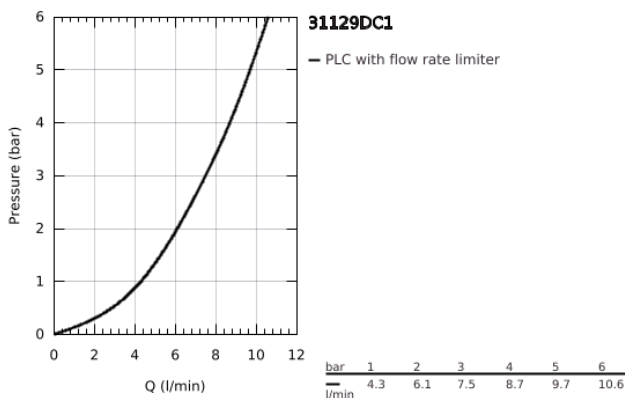

31 129 DC1 **CONCETTO SINGLE-LEVER SINK MIXER 1/2"**

PRODUCT DESCRIPTION

- Colour: supersteel
- medium spout
- single hole installation
- GROHE LongLife finish
- GROHE SilkMove 35 mm ceramic cartridge
- Easy Docking Function guarantees easy retraction and smooth docking back to the starting position
- Pull-Out spout for greater flexibility
- adjustable flow rate limiter
- swivel cast spout
- swivel range 100°
- protected against backflow
- flexible connection hoses
- rapid installation system
- maximum flow rate (at 3 bar): 7.5 l/min
- min. recommended pressure 1.0 bar

31 129 DC1 **CONCETTO SINGLE-LEVER SINK MIXER 1/2"**

SPARE PARTS

- 1: Lever (Spare part-nr. 46822DC0)
 - 2: Cap (Spare part-nr. 46492DC0)
 - 3: Screw ring (Spare part-nr. 46815000)
 - 4: Cartridge (Spare part-nr. 46374000)
 - 5: Pull out shower (Spare part-nr. 48532DC0)
 - 5.1: Mousseur (Spare part-nr. 06574DC0)
 - 5.2: Non-return valve (Spare part-nr. 08565000)
 - 6: Hose for sink mixer with pull-out dual spray or mousseur (Spare part-nr. 48293000)
 - 7: Seal kit (Spare part-nr. 46760000)
 - 8: Shank mounting kit (Spare part-nr. 46346000)
 - 8.1: Temperature limiter (Spare part-nr. 04174000)
 - 9: Support plate (Spare part-nr. 05334000)
 - 10: Quick coupling (Spare part-nr. 46338000)
 - 11: Socket spanner (Spare part-nr. 19332000)*
- * Optional accessories