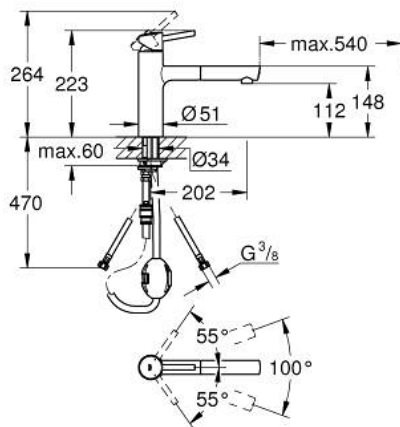

31 129 DC1 **CONCETTO SINGLE-LEVER SINK MIXER 1/2"**

PRODUCT DESCRIPTION

- Colour: supersteel
- medium spout
- single hole installation
- GROHE LongLife finish
- GROHE SilkMove 35 mm ceramic cartridge
- Easy Docking Function guarantees easy retraction and smooth docking back to the starting position
- Pull-Out spout for greater flexibility
- adjustable flow rate limiter
- swivel cast spout
- swivel range 100°
- protected against backflow
- flexible connection hoses
- rapid installation system
- maximum flow rate (at 3 bar): 7.5 l/min
- min. recommended pressure 1.0 bar

31 129 DC1 **CONCETTO SINGLE-LEVER SINK MIXER 1/2"**

SPARE PARTS

- 1: Lever (Spare part-nr. 46822DC0)
 - 2: Cap (Spare part-nr. 46492DC0)
 - 3: Screw ring (Spare part-nr. 46815000)
 - 4: Cartridge (Spare part-nr. 46374000)
 - 5: Pull out shower (Spare part-nr. 48532DC0)
 - 5.1: Mousseur (Spare part-nr. 06574DC0)
 - 5.2: Non-return valve (Spare part-nr. 08565000)
 - 6: Hose for sink mixer with pull-out dual spray or mousseur (Spare part-nr. 48293000)
 - 7: Seal kit (Spare part-nr. 46760000)
 - 8: Shank mounting kit (Spare part-nr. 46346000)
 - 8.1: Temperature limiter (Spare part-nr. 04174000)
 - 9: Support plate (Spare part-nr. 05334000)
 - 10: Quick coupling (Spare part-nr. 46338000)
 - 11: Socket spanner (Spare part-nr. 19332000)*
- * Optional accessories