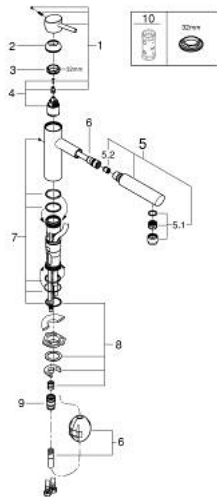

31 129 DC1 **CONCETTO SINGLE-LEVER SINK MIXER 1/2"**

PRODUCT DESCRIPTION

- Colour: supersteel
- medium spout
- single hole installation
- GROHE LongLife finish
- GROHE SilkMove 35 mm ceramic cartridge
- Easy Docking Function guarantees easy retraction and smooth docking back to the starting position
- Pull-Out spout for greater flexibility
- adjustable flow rate limiter
- swivel cast spout
- swivel range 100°
- protected against backflow
- flexible connection hoses
- rapid installation system
- maximum flow rate (at 3 bar): 7.5 l/min
- min. recommended pressure 1.0 bar

31 129 DC1 **CONCETTO SINGLE-LEVER SINK MIXER 1/2"**

SPARE PARTS

- 1: Lever (Spare part-nr. 46822DC0)
 - 2: Cap (Spare part-nr. 46492DC0)
 - 3: Screw ring (Spare part-nr. 46815000)
 - 4: Cartridge (Spare part-nr. 46374000)
 - 5: Pull out shower (Spare part-nr. 48532DC0)
 - 5.1: Mousseur (Spare part-nr. 06574DC0)
 - 5.2: Non-return valve (Spare part-nr. 08565000)
 - 6: Hose for sink mixer with pull-out dual spray or mousseur (Spare part-nr. 48293000)
 - 7: Seal kit (Spare part-nr. 46760000)
 - 8: Shank mounting kit (Spare part-nr. 46346000)
 - 8.1: Temperature limiter (Spare part-nr. 04174000)
 - 9: Support plate (Spare part-nr. 05334000)
 - 10: Quick coupling (Spare part-nr. 46338000)
 - 11: Socket spanner (Spare part-nr. 19332000)*
- * Optional accessories