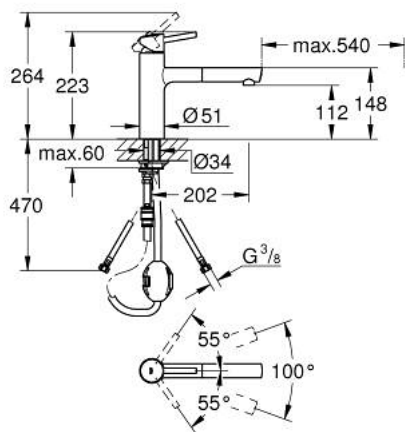

## 31 129 DC1 **CONCETTO SINGLE-LEVER SINK MIXER 1/2"**

### PRODUCT DESCRIPTION

- Typ: supersteel
- medium spout
- single hole installation
- GROHE LongLife finish
- GROHE SilkMove 35 mm ceramic cartridge
- Easy Docking Function guarantees easy retraction and smooth docking back to the starting position
- Pull-Out spout for greater flexibility
- adjustable flow rate limiter
- swivel cast spout
- swivel area 100°
- protected against backflow
- flexible connection hoses
- rapid installation system
- maximum flow rate (at 3 bar): 7.5 l/min
- min. recommended pressure 1.0 bar

### SPARE PARTS

- 1: Lever (Spare part-nr. 46822DC0)
  - 2: Cap (Spare part-nr. 46492DC0)
  - 3: Screw ring (Spare part-nr. 46815000)
  - 4: Cartridge (Spare part-nr. 46374000)
  - 5: Pull out shower (Spare part-nr. 48532DC0)
  - 5.1: Mousseur (Spare part-nr. 06574DC0)
  - 5.2: Non-return valve (Spare part-nr. 08565000)
  - 6: Hose for sink mixer with pull-out dual spray or mousseur (Spare part-nr. 48293000)
  - 7: Seal kit (Spare part-nr. 46760000)
  - 8: Shank mounting kit (Spare part-nr. 46346000)
  - 8.1: Stop (Spare part-nr. 04174000)
  - 9: Support plate (Spare part-nr. 05334000)
  - 10: Quick coupling (Spare part-nr. 46338000)
  - 11: Socket spanner (Spare part-nr. 19332000)\*
- \* Optional accessories