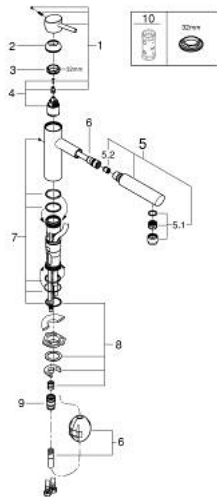

## 31 129 DC1 **CONCETTO SINGLE-LEVER SINK MIXER 1/2"**

### PRODUCT DESCRIPTION

- Typ: supersteel
- medium spout
- single hole installation
- GROHE LongLife finish
- GROHE SilkMove 35 mm ceramic cartridge
- Easy Docking Function guarantees easy retraction and smooth docking back to the starting position
- Pull-Out spout for greater flexibility
- adjustable flow rate limiter
- swivel cast spout
- swivel area 100°
- protected against backflow
- flexible connection hoses
- rapid installation system
- maximum flow rate (at 3 bar): 7.5 l/min
- min. recommended pressure 1.0 bar

### SPARE PARTS

- 1: Lever (Spare part-nr. 46822DC0)
  - 2: Cap (Spare part-nr. 46492DC0)
  - 3: Screw ring (Spare part-nr. 46815000)
  - 4: Cartridge (Spare part-nr. 46374000)
  - 5: Pull out shower (Spare part-nr. 48532DC0)
  - 5.1: Mousseur (Spare part-nr. 06574DC0)
  - 5.2: Non-return valve (Spare part-nr. 08565000)
  - 6: Hose for sink mixer with pull-out dual spray or mousseur (Spare part-nr. 48293000)
  - 7: Seal kit (Spare part-nr. 46760000)
  - 8: Shank mounting kit (Spare part-nr. 46346000)
  - 8.1: Stop (Spare part-nr. 04174000)
  - 9: Support plate (Spare part-nr. 05334000)
  - 10: Quick coupling (Spare part-nr. 46338000)
  - 11: Socket spanner (Spare part-nr. 19332000)\*
- \* Optional accessories