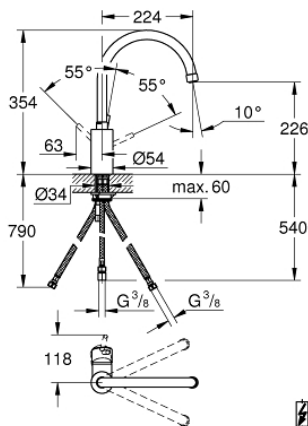

31 132 001 **CONCETTO SINGLE-LEVER SINK MIXER 1/2"**

PRODUCT DESCRIPTION

- Colour: chrome
- for open water heater
- high spout
- single hole installation
- GROHE LongLife finish
- GROHE SilkMove 35 mm ceramic cartridge
- flow straightener
- adjustable flow rate limiter
- swivel tubular spout
- selectable swivel area: 0° / 150° / 360°
- flexible connection hoses
- rapid installation system
- maximum flow rate (at 3 bar): 8 l/min

31 132 001 **CONCETTO SINGLE-LEVER SINK MIXER 1/2"**

SPARE PARTS

- 1: Lever (Spare part-nr. 46754000)
 - 2: Cartridge (Spare part-nr. 46558000)
 - 3: Screw coupling (Spare part-nr. 46460000)
 - 4: Spout (Spare part-nr. 13309000)
 - 4.1: Sealing washer (Spare part-nr. 0128500M)
 - 4.2: Safety ring (Spare part-nr. 0485300M)
 - 4.3: Mousseur (Spare part-nr. 48075000)
 - 5: Shank mounting kit (Spare part-nr. 46249000)
 - 6: Support plate (Spare part-nr. 05334000)
 - 7: Mounting wrench (Spare part-nr. 19017000)*
- * Optional accessories