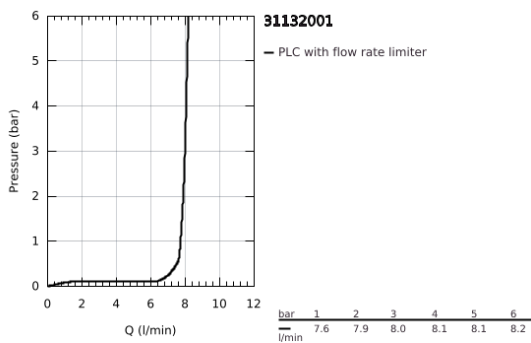

31 132 001 **CONCETTO SINGLE-LEVER SINK MIXER 1/2"**

PRODUCT DESCRIPTION

- Colour: chrome
- for open water heater
- high spout
- single hole installation
- GROHE LongLife finish
- GROHE SilkMove 35 mm ceramic cartridge
- flow straightener
- adjustable flow rate limiter
- swivel tubular spout
- selectable swivel area: 0° / 150° / 360°
- flexible connection hoses
- rapid installation system
- maximum flow rate (at 3 bar): 8 l/min

31 132 001 **CONCETTO SINGLE-LEVER SINK MIXER 1/2"**

SPARE PARTS

- 1: Lever (Spare part-nr. 46754000)
 - 2: Cartridge (Spare part-nr. 46558000)
 - 3: Screw coupling (Spare part-nr. 46460000)
 - 4: Spout (Spare part-nr. 13309000)
 - 4.1: Sealing washer (Spare part-nr. 0128500M)
 - 4.2: Safety ring (Spare part-nr. 0485300M)
 - 4.3: Mousseur (Spare part-nr. 48075000)
 - 5: Shank mounting kit (Spare part-nr. 46249000)
 - 6: Support plate (Spare part-nr. 05334000)
 - 7: Mounting wrench (Spare part-nr. 19017000)*
- * Optional accessories