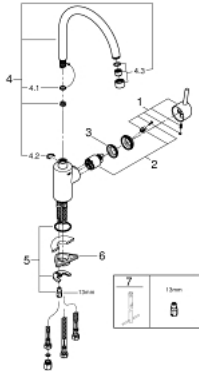

31 132 001 **CONCETTO SINGLE-LEVER SINK MIXER 1/2"**

PRODUCT DESCRIPTION

- Colour: chrome
- for open water heater
- high spout
- single hole installation
- GROHE LongLife finish
- GROHE SilkMove 35 mm ceramic cartridge
- flow straightener
- adjustable flow rate limiter
- swivel tubular spout
- selectable swivel area: 0° / 150° / 360°
- flexible connection hoses
- rapid installation system
- maximum flow rate (at 3 bar): 8 l/min

31 132 001 **CONCETTO SINGLE-LEVER SINK MIXER 1/2"**

SPARE PARTS

- 1: Lever (Spare part-nr. 46754000)
 - 2: Cartridge (Spare part-nr. 46558000)
 - 3: Screw coupling (Spare part-nr. 46460000)
 - 4: Spout (Spare part-nr. 13309000)
 - 4.1: Sealing washer (Spare part-nr. 0128500M)
 - 4.2: Safety ring (Spare part-nr. 0485300M)
 - 4.3: Mousseur (Spare part-nr. 48075000)
 - 5: Shank mounting kit (Spare part-nr. 46249000)
 - 6: Support plate (Spare part-nr. 05334000)
 - 7: Mounting wrench (Spare part-nr. 19017000)*
- * Optional accessories