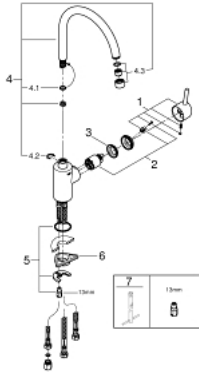

31 132 001 **CONCETTO SINGLE-LEVER SINK MIXER 1/2"**

PRODUCT DESCRIPTION

- Tyc: Chrome
- for open water heater
- high spout
- single hole installation
- GROHE LongLife finish
- GROHE SilkMove 35 mm ceramic cartridge
- flow straightener
- adjustable flow rate limiter
- swivel tubular spout
- selectable swivel area: 0° / 150° / 360°
- flexible connection hoses
- rapid installation system
- maximum flow rate (at 3 bar): 8 l/min

31 132 001 **CONCETTO SINGLE-LEVER SINK MIXER 1/2"**

SPARE PARTS

- 1: Lever (Spare part-nr. 46754000)
 - 2: Cartridge (Spare part-nr. 46558000)
 - 3: Screw coupling (Spare part-nr. 46460000)
 - 4: Spout (Spare part-nr. 13309000)
 - 4.1: Sealing washer (Spare part-nr. 0128500M)
 - 4.2: Safety ring (Spare part-nr. 0485300M)
 - 4.3: Mousseur (Spare part-nr. 48075000)
 - 5: Shank mounting kit (Spare part-nr. 46249000)
 - 6: Support plate (Spare part-nr. 05334000)
 - 7: Mounting wrench (Spare part-nr. 19017000)*
- * Optional accessories