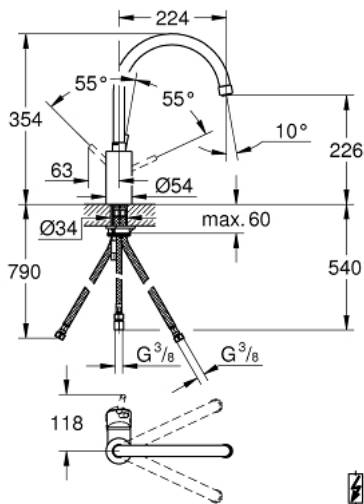

31 132 001 **CONCETTO SINGLE-LEVER SINK MIXER 1/2"**

PRODUCT DESCRIPTION

- Tyc: Chrome
- for open water heater
- high spout
- single hole installation
- GROHE LongLife finish
- GROHE SilkMove 35 mm ceramic cartridge
- flow straightener
- adjustable flow rate limiter
- swivel tubular spout
- selectable swivel area: 0° / 150° / 360°
- flexible connection hoses
- rapid installation system
- maximum flow rate (at 3 bar): 8 l/min

31 132 001 **CONCETTO SINGLE-LEVER SINK MIXER 1/2"**

SPARE PARTS

- 1: Lever (Spare part-nr. 46754000)
 - 2: Cartridge (Spare part-nr. 46558000)
 - 3: Screw coupling (Spare part-nr. 46460000)
 - 4: Spout (Spare part-nr. 13309000)
 - 4.1: Sealing washer (Spare part-nr. 0128500M)
 - 4.2: Safety ring (Spare part-nr. 0485300M)
 - 4.3: Mousseur (Spare part-nr. 48075000)
 - 5: Shank mounting kit (Spare part-nr. 46249000)
 - 6: Support plate (Spare part-nr. 05334000)
 - 7: Mounting wrench (Spare part-nr. 19017000)*
- * Optional accessories