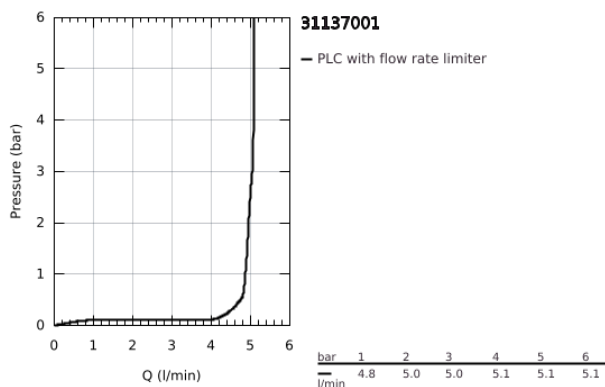

31 137 001 **START BASIN MIXER 1/2"**
S-SIZE

PRODUCT DESCRIPTION

- Colour: chrome
- single hole installation
- metal lever
- GROHE SilkMove 35 mm ceramic cartridge
- OpenCold - cold water flow in mid-lever position
- with temperature limiter
- adjustable flow rate limiter
- GROHE LongLife finish
- mousseur 5.7 l/min
- pop-up waste set 1 1/4"
- flexible connection hoses
- GROHE FastFixation rapid installation system

31 137 001 **START BASIN MIXER 1/2"**
S-SIZE

SPARE PARTS

- 1: Lever (Spare part-nr. 46902000)
 - 2: Cap (Spare part-nr. 46492000)
 - 3: Screw coupling (Spare part-nr. 46460000)
 - 4: Cartridge (Spare part-nr. 46863000)
 - 5: Pop-up rod (Spare part-nr. 46457000)
 - 6: Mousseur (Spare part-nr. 48159000)
 - 7: Shank mounting kit (Spare part-nr. 46671000)
 - 8: Waste set 1 1/4" (Spare part-nr. 28910000)
 - 8.1: Plug (Spare part-nr. 07182000)
 - 8.2: Eccentric rod (Spare part-nr. 07052000)
 - 9: Eccentric rod (Spare part-nr. 07341000)*
 - 10: Socket spanner (Spare part-nr. 19332000)*
 - 11: Mounting wrench (Spare part-nr. 19017000)*
- * Optional accessories