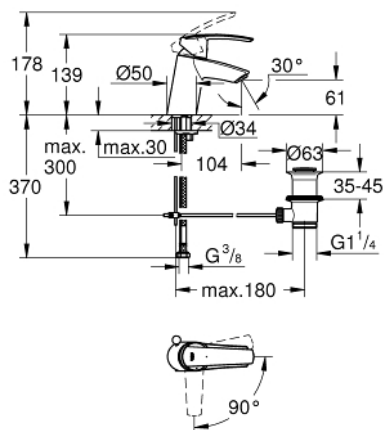

31 137 001 **START BASIN MIXER 1/2"**
S-SIZE

PRODUCT DESCRIPTION

- Colour: chrome
- single hole installation
- metal lever
- GROHE SilkMove 35 mm ceramic cartridge
- OpenCold - cold water flow in mid-lever position
- with temperature limiter
- adjustable flow rate limiter
- GROHE LongLife finish
- mousseur 5.7 l/min
- pop-up waste set 1 1/4"
- flexible connection hoses
- GROHE FastFixation rapid installation system

31 137 001 **START BASIN MIXER 1/2"**
S-SIZE

SPARE PARTS

- 1: Lever (Spare part-nr. 46902000)
 - 2: Cap (Spare part-nr. 46492000)
 - 3: Screw coupling (Spare part-nr. 46460000)
 - 4: Cartridge (Spare part-nr. 46863000)
 - 5: Pop-up rod (Spare part-nr. 46457000)
 - 6: Mousseur (Spare part-nr. 48159000)
 - 7: Shank mounting kit (Spare part-nr. 46671000)
 - 8: Waste set 1 1/4" (Spare part-nr. 28910000)
 - 8.1: Plug (Spare part-nr. 07182000)
 - 8.2: Eccentric rod (Spare part-nr. 07052000)
 - 9: Eccentric rod (Spare part-nr. 07341000)*
 - 10: Socket spanner (Spare part-nr. 19332000)*
 - 11: Mounting wrench (Spare part-nr. 19017000)*
- * Optional accessories