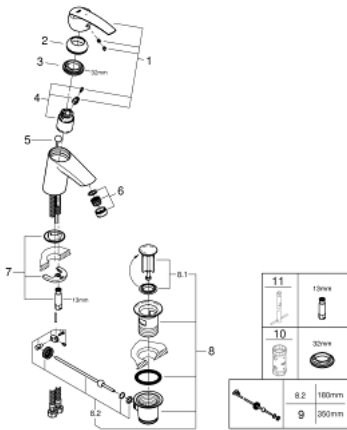

31 137 001 **START BASIN MIXER 1/2"**
S-SIZE

PRODUCT DESCRIPTION

- Colour: chrome
- single hole installation
- metal lever
- GROHE SilkMove 35 mm ceramic cartridge
- OpenCold - cold water flow in mid-lever position
- with temperature limiter
- adjustable flow rate limiter
- GROHE LongLife finish
- mousseur 5.7 l/min
- pop-up waste set 1 1/4"
- flexible connection hoses
- GROHE FastFixation rapid installation system

31 137 001 **START BASIN MIXER 1/2"**
S-SIZE

SPARE PARTS

- 1: Lever (Spare part-nr. 46902000)
 - 2: Cap (Spare part-nr. 46492000)
 - 3: Screw coupling (Spare part-nr. 46460000)
 - 4: Cartridge (Spare part-nr. 46863000)
 - 5: Pop-up rod (Spare part-nr. 46457000)
 - 6: Mousseur (Spare part-nr. 48159000)
 - 7: Shank mounting kit (Spare part-nr. 46671000)
 - 8: Waste set 1 1/4" (Spare part-nr. 28910000)
 - 8.1: Plug (Spare part-nr. 07182000)
 - 8.2: Eccentric rod (Spare part-nr. 07052000)
 - 9: Eccentric rod (Spare part-nr. 07341000)*
 - 10: Socket spanner (Spare part-nr. 19332000)*
 - 11: Mounting wrench (Spare part-nr. 19017000)*
- * Optional accessories