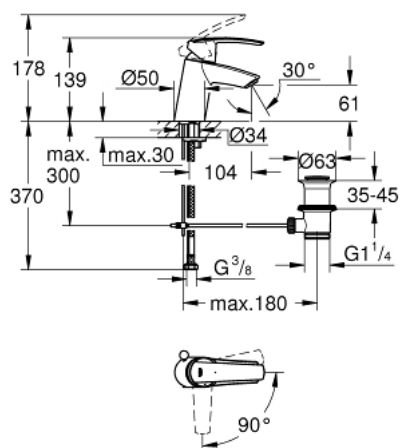

31 137 001 **START BASIN MIXER 1/2"**  
**S-SIZE**

**PRODUCT DESCRIPTION**

- Tyc: Chrome
- single hole installation
- metal lever
- GROHE SilkMove 35 mm ceramic cartridge
- OpenCold - cold water flow in mid-lever position
- with temperature limiter
- adjustable flow rate limiter
- GROHE LongLife finish
- mousseur 5.7 l/min
- pop-up waste set 1 1/4"
- flexible connection hoses
- GROHE FastFixation rapid installation system

31 137 001 **START BASIN MIXER 1/2"**  
**S-SIZE**

**SPARE PARTS**

- 1: Lever (Spare part-nr. 46902000)
  - 2: Cap (Spare part-nr. 46492000)
  - 3: Screw coupling (Spare part-nr. 46460000)
  - 4: Cartridge (Spare part-nr. 46863000)
  - 5: Pop-up rod (Spare part-nr. 46457000)
  - 6: Mousseur (Spare part-nr. 48159000)
  - 7: Shank mounting kit (Spare part-nr. 46671000)
  - 8: Waste set 1 1/4" (Spare part-nr. 28910000)
  - 8.1: Plug (Spare part-nr. 07182000)
  - 8.2: Eccentric rod (Spare part-nr. 07052000)
  - 9: Eccentric rod (Spare part-nr. 07341000)\*
  - 10: Socket spanner (Spare part-nr. 19332000)\*
  - 11: Mounting wrench (Spare part-nr. 19017000)\*
- \* Optional accessories