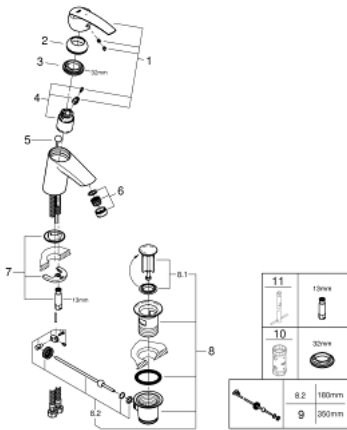

31 137 001 **START BASIN MIXER 1/2"**  
**S-SIZE**

**PRODUCT DESCRIPTION**

- Tyc: Chrome
- single hole installation
- metal lever
- GROHE SilkMove 35 mm ceramic cartridge
- OpenCold - cold water flow in mid-lever position
- with temperature limiter
- adjustable flow rate limiter
- GROHE LongLife finish
- mousseur 5.7 l/min
- pop-up waste set 1 1/4"
- flexible connection hoses
- GROHE FastFixation rapid installation system

31 137 001 **START BASIN MIXER 1/2"**  
**S-SIZE**

**SPARE PARTS**

- 1: Lever (Spare part-nr. 46902000)
  - 2: Cap (Spare part-nr. 46492000)
  - 3: Screw coupling (Spare part-nr. 46460000)
  - 4: Cartridge (Spare part-nr. 46863000)
  - 5: Pop-up rod (Spare part-nr. 46457000)
  - 6: Mousseur (Spare part-nr. 48159000)
  - 7: Shank mounting kit (Spare part-nr. 46671000)
  - 8: Waste set 1 1/4" (Spare part-nr. 28910000)
  - 8.1: Plug (Spare part-nr. 07182000)
  - 8.2: Eccentric rod (Spare part-nr. 07052000)
  - 9: Eccentric rod (Spare part-nr. 07341000)\*
  - 10: Socket spanner (Spare part-nr. 19332000)\*
  - 11: Mounting wrench (Spare part-nr. 19017000)\*
- \* Optional accessories