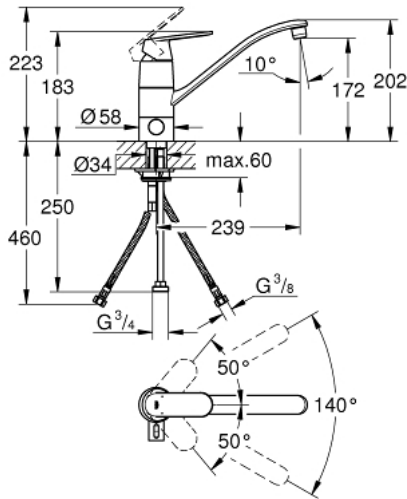

31 161 000 **EUROSMART COSMOPOLITAN SINGLE-LEVER SINK MIXER 1/2"**

**PRODUCT DESCRIPTION**

- Colour: chrome
- integrated stop valve
- low spout
- single hole installation
- GROHE LongLife finish
- GROHE SilkMove 46 mm ceramic cartridge
- mousseur
- adjustable flow rate limiter
- swivel tubular spout
- swivel area 140°
- flexible connection hoses
- rapid installation system
- maximum flow rate (at 3 bar): 8 l/min

## 31 161 000 EUROSMART COSMOPOLITAN SINGLE-LEVER SINK MIXER 1/2"

### SPARE PARTS

- 1: Lever (Spare part-nr. 46685000)
- 2: Cap (Spare part-nr. 46601000)
- 3: Cartridge (Spare part-nr. 46048000)
- 4: Seal kit (Spare part-nr. 46429SA0)
- 5: Economy mousseur (Spare part-nr. 13950000)
- 6: spout 234 x 156 (Spare part-nr. 06417000)
- 7: Ceramic Cartridge (Spare part-nr. 46318000)
- 8: Handle for shut-off valve (Spare part-nr. 46763000)
- 9: Shank mounting kit (Spare part-nr. 46249000)
- 10: Support plate (Spare part-nr. 05334000)
- 11: Connection hose (Spare part-nr. 46255000)
- 12: Mounting wrench (Spare part-nr. 19017000)\*