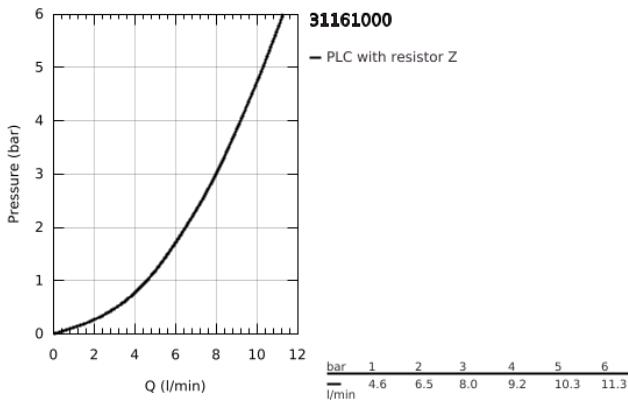

31 161 000 **EUROSMART COSMOPOLITAN SINGLE-LEVER SINK MIXER 1/2"**

**PRODUCT DESCRIPTION**

- Colour: chrome
- integrated stop valve
- low spout
- single hole installation
- GROHE LongLife finish
- GROHE SilkMove 46 mm ceramic cartridge
- mousseur
- adjustable flow rate limiter
- swivel tubular spout
- swivel area 140°
- flexible connection hoses
- rapid installation system
- maximum flow rate (at 3 bar): 8 l/min

## 31 161 000 EUROSMART COSMOPOLITAN SINGLE-LEVER SINK MIXER 1/2"