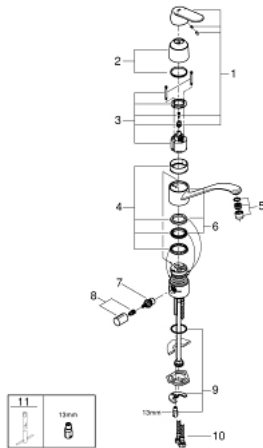

31 161 000 **EUROSMART COSMOPOLITAN SINGLE-LEVER SINK MIXER 1/2"**

**PRODUCT DESCRIPTION**

- Colour: chrome
- integrated stop valve
- low spout
- single hole installation
- GROHE LongLife finish
- GROHE SilkMove 46 mm ceramic cartridge
- mousseur
- adjustable flow rate limiter
- swivel tubular spout
- swivel area 140°
- flexible connection hoses
- rapid installation system
- maximum flow rate (at 3 bar): 8 l/min

## 31 161 000 EUROSMART COSMOPOLITAN SINGLE-LEVER SINK MIXER 1/2"

### SPARE PARTS

- 1: Lever (Spare part-nr. 46685000)
- 2: Cap (Spare part-nr. 46601000)
- 3: Cartridge (Spare part-nr. 46048000)
- 4: Seal kit (Spare part-nr. 46429SA0)
- 5: Economy mousseur (Spare part-nr. 13950000)
- 6: spout 234 x 156 (Spare part-nr. 06417000)
- 7: Ceramic Cartridge (Spare part-nr. 46318000)
- 8: Handle for shut-off valve (Spare part-nr. 46763000)
- 9: Shank mounting kit (Spare part-nr. 46249000)
- 10: Support plate (Spare part-nr. 05334000)
- 11: Connection hose (Spare part-nr. 46255000)
- 12: Mounting wrench (Spare part-nr. 19017000)\*