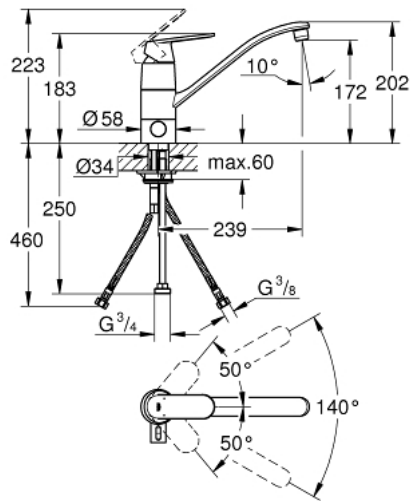

31 161 000 EUROSMART COSMOPOLITAN SINGLE-LEVER SINK MIXER 1/2"

PRODUCT DESCRIPTION

- Tyc: Chrome
- integrated stop valve
- low spout
- single hole installation
- GROHE LongLife finish
- GROHE SilkMove 46 mm ceramic cartridge
- mousseur
- adjustable flow rate limiter
- swivel tubular spout
- swivel area 140°
- flexible connection hoses
- rapid installation system
- maximum flow rate (at 3 bar): 8 l/min

31 161 000 EUROSMART COSMOPOLITAN SINGLE-LEVER SINK MIXER 1/2"

SPARE PARTS

- 1: Lever (Spare part-nr. 46685000)
- 2: Cap (Spare part-nr. 46601000)
- 3: Cartridge (Spare part-nr. 46048000)
- 4: Seal kit (Spare part-nr. 46429SA0)
- 5: Economy mousseur (Spare part-nr. 13950000)
- 6: Outlet 234 x 156 (Spare part-nr. 06417000)
- 7: Ceramic cartridge (Spare part-nr. 46318000)
- 8: Handle for shut-off valve (Spare part-nr. 46763000)
- 9: Shank mounting kit (Spare part-nr. 46249000)
- 10: Support plate (Spare part-nr. 05334000)
- 11: Connection hose (Spare part-nr. 46255000)
- 12: Mounting wrench (Spare part-nr. 19017000)*