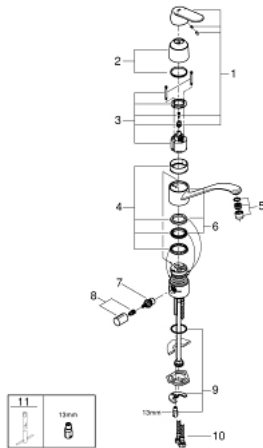

31 161 000 EUROSMART COSMOPOLITAN SINGLE-LEVER SINK MIXER 1/2"

PRODUCT DESCRIPTION

- Tyc: Chrome
- integrated stop valve
- low spout
- single hole installation
- GROHE LongLife finish
- GROHE SilkMove 46 mm ceramic cartridge
- mousseur
- adjustable flow rate limiter
- swivel tubular spout
- swivel area 140°
- flexible connection hoses
- rapid installation system
- maximum flow rate (at 3 bar): 8 l/min

31 161 000 EUROSMART COSMOPOLITAN SINGLE-LEVER SINK MIXER 1/2"

SPARE PARTS

- 1: Lever (Spare part-nr. 46685000)
- 2: Cap (Spare part-nr. 46601000)
- 3: Cartridge (Spare part-nr. 46048000)
- 4: Seal kit (Spare part-nr. 46429SA0)
- 5: Economy mousseur (Spare part-nr. 13950000)
- 6: Outlet 234 x 156 (Spare part-nr. 06417000)
- 7: Ceramic cartridge (Spare part-nr. 46318000)
- 8: Handle for shut-off valve (Spare part-nr. 46763000)
- 9: Shank mounting kit (Spare part-nr. 46249000)
- 10: Support plate (Spare part-nr. 05334000)
- 11: Connection hose (Spare part-nr. 46255000)
- 12: Mounting wrench (Spare part-nr. 19017000)*