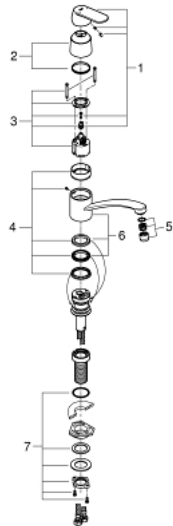

31 170 000 **EUROSMART COSMOPOLITAN SINGLE-LEVER SINK MIXER 1/2"**

PRODUCT DESCRIPTION

- Colour: chrome
- for installation in front of window
- low spout
- single hole installation
- GROHE LongLife finish
- GROHE SilkMove 46 mm ceramic cartridge
- adjustable flow rate limiter
- mousseur
- swivel tubular spout
- swivel area 140°
- non-removable socket height: 30 mm
- flexible connection hoses
- maximum flow rate (at 3 bar): 13 l/min

31 170 000 **EUROSMART COSMOPOLITAN SINGLE-LEVER SINK MIXER 1/2"**

SPARE PARTS

- 1: Lever (Spare part-nr. 46685000)
- 2: Cap (Spare part-nr. 46601000)
- 3: Cartridge (Spare part-nr. 46048000)
- 4: Seal kit (Spare part-nr. 46429SA0)
- 5: Mousseur (Spare part-nr. 13928000)
- 6: Spout (Spare part-nr. 13311000)
- 7: Shank fastening assembly (Spare part-nr. 48384000)