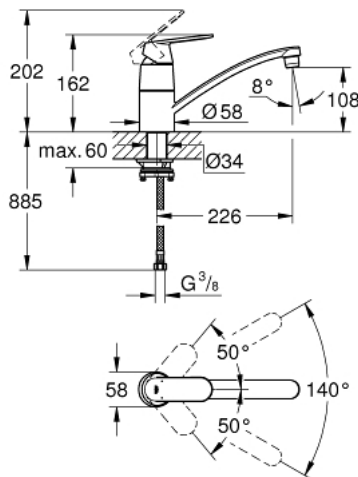

31 170 000 **EUROSMART COSMOPOLITAN SINGLE-LEVER SINK MIXER 1/2"**

PRODUCT DESCRIPTION

- Colour: chrome
- for installation in front of window
- low spout
- single hole installation
- GROHE LongLife finish
- GROHE SilkMove 46 mm ceramic cartridge
- adjustable flow rate limiter
- mousseur
- swivel tubular spout
- swivel area 140°
- non-removable socket height: 30 mm
- flexible connection hoses
- maximum flow rate (at 3 bar): 13 l/min

31 170 000 **EUROSMART COSMOPOLITAN SINGLE-LEVER SINK MIXER 1/2"**

SPARE PARTS

- 1: Lever (Spare part-nr. 46685000)
- 2: Cap (Spare part-nr. 46601000)
- 3: Cartridge (Spare part-nr. 46048000)
- 4: Seal kit (Spare part-nr. 46429SA0)
- 5: Mousseur (Spare part-nr. 13928000)
- 6: Spout (Spare part-nr. 13311000)
- 7: Shank fastening assembly (Spare part-nr. 48384000)