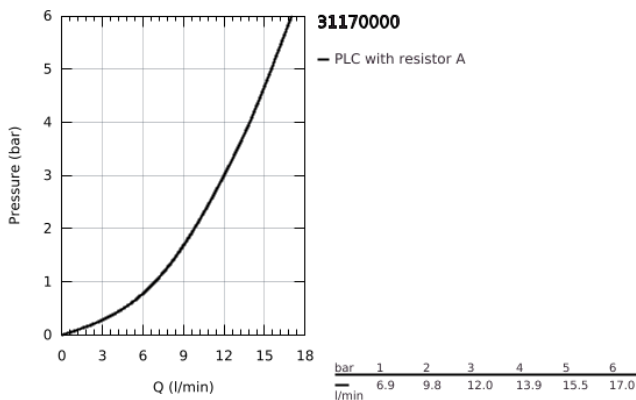

31 170 000 **EUROSMART COSMOPOLITAN SINGLE-LEVER SINK MIXER 1/2"**

PRODUCT DESCRIPTION

- Colour: chrome
- for installation in front of window
- low spout
- single hole installation
- GROHE LongLife finish
- GROHE SilkMove 46 mm ceramic cartridge
- adjustable flow rate limiter
- mousseur
- swivel tubular spout
- swivel area 140°
- non-removable socket height: 30 mm
- flexible connection hoses
- maximum flow rate (at 3 bar): 13 l/min

31 170 000 **EUROSMART COSMOPOLITAN SINGLE-LEVER SINK MIXER 1/2"**

SPARE PARTS

- 1: Lever (Spare part-nr. 46685000)
- 2: Cap (Spare part-nr. 46601000)
- 3: Cartridge (Spare part-nr. 46048000)
- 4: Seal kit (Spare part-nr. 46429SA0)
- 5: Mousseur (Spare part-nr. 13928000)
- 6: Spout (Spare part-nr. 13311000)
- 7: Shank fastening assembly (Spare part-nr. 48384000)