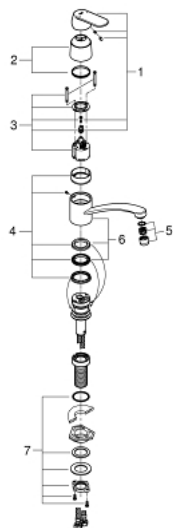

31 170 000 EUROSMART COSMOPOLITAN SINGLE-LEVER SINK MIXER 1/2"

PRODUCT DESCRIPTION

- Tyc: Chrome
- for installation in front of window
- low spout
- single hole installation
- GROHE LongLife finish
- GROHE SilkMove 46 mm ceramic cartridge
- adjustable flow rate limiter
- mousseur
- swivel tubular spout
- swivel area 140°
- non-removable socket height: 30 mm
- flexible connection hoses
- maximum flow rate (at 3 bar): 13 l/min

31 170 000 **EUROSMART COSMOPOLITAN SINGLE-LEVER SINK MIXER 1/2"**

SPARE PARTS

- 1: Lever (Spare part-nr. 46685000)
- 2: Cap (Spare part-nr. 46601000)
- 3: Cartridge (Spare part-nr. 46048000)
- 4: Seal kit (Spare part-nr. 46429SA0)
- 5: Mousseur (Spare part-nr. 13928000)
- 6: Spout (Spare part-nr. 13311000)
- 7: Shank fastening assembly (Spare part-nr. 48384000)