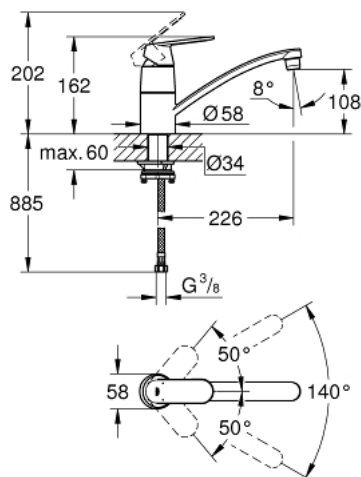

31 170 000 EUROSMART COSMOPOLITAN SINGLE-LEVER SINK MIXER 1/2"

PRODUCT DESCRIPTION

- Tyc: Chrome
- for installation in front of window
- low spout
- single hole installation
- GROHE LongLife finish
- GROHE SilkMove 46 mm ceramic cartridge
- adjustable flow rate limiter
- mousseur
- swivel tubular spout
- swivel area 140°
- non-removable socket height: 30 mm
- flexible connection hoses
- maximum flow rate (at 3 bar): 13 l/min

31 170 000 **EUROSMART COSMOPOLITAN SINGLE-LEVER SINK MIXER 1/2"**

SPARE PARTS

- 1: Lever (Spare part-nr. 46685000)
- 2: Cap (Spare part-nr. 46601000)
- 3: Cartridge (Spare part-nr. 46048000)
- 4: Seal kit (Spare part-nr. 46429SA0)
- 5: Mousseur (Spare part-nr. 13928000)
- 6: Spout (Spare part-nr. 13311000)
- 7: Shank fastening assembly (Spare part-nr. 48384000)