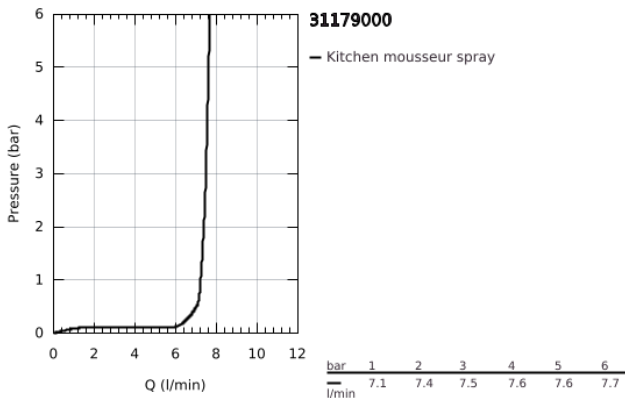

31 179 000 **EUROSMART COSMOPOLITAN SINGLE-LEVER SINK MIXER 1/2"**

PRODUCT DESCRIPTION

- Colour: chrome
- for open water heater
- low spout
- single hole installation
- GROHE LongLife finish
- GROHE SilkMove 46 mm ceramic cartridge
- flow straightener
- adjustable flow rate limiter
- swivel tubular spout
- swivel area 140°
- flexible connection hoses
- rapid installation system
- maximum flow rate (at 3 bar): 7.5 l/min

31 179 000 EUROSMART COSMOPOLITAN SINGLE-LEVER SINK MIXER 1/2"

SPARE PARTS

- 1: Lever (Spare part-nr. 46685000)
 - 2: Cap (Spare part-nr. 46601000)
 - 3: Cartridge (Spare part-nr. 46409000)
 - 4: Seal kit (Spare part-nr. 46429SA0)
 - 5: Flow straightener (Spare part-nr. 46163000)
 - 6: Spout (Spare part-nr. 13205000)
 - 7: Mousseur (Spare part-nr. 46324000)
 - 8: Shank mounting kit (Spare part-nr. 46249000)
 - 9: Connection hose (Spare part-nr. 46255000)
 - 10: Mounting wrench (Spare part-nr. 19017000)*
 - 11: Disassembling key (Spare part-nr. 19132000)*
- * Optional accessories