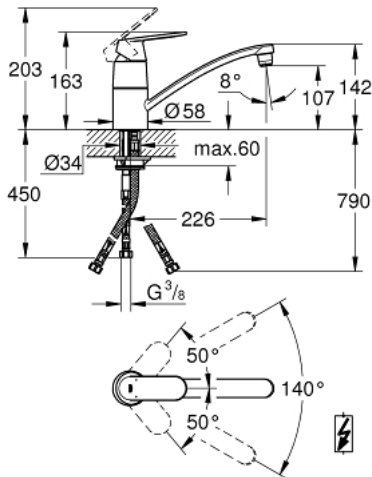

31 179 000 **EUROSMART COSMOPOLITAN SINGLE-LEVER SINK MIXER 1/2"**

PRODUCT DESCRIPTION

- Colour: chrome
- for open water heater
- low spout
- single hole installation
- GROHE LongLife finish
- GROHE SilkMove 46 mm ceramic cartridge
- flow straightener
- adjustable flow rate limiter
- swivel tubular spout
- swivel area 140°
- flexible connection hoses
- rapid installation system
- maximum flow rate (at 3 bar): 7.5 l/min

31 179 000 EUROSMART COSMOPOLITAN SINGLE-LEVER SINK MIXER 1/2"

SPARE PARTS

- 1: Lever (Spare part-nr. 46685000)
 - 2: Cap (Spare part-nr. 46601000)
 - 3: Cartridge (Spare part-nr. 46409000)
 - 4: Seal kit (Spare part-nr. 46429SA0)
 - 5: Flow straightener (Spare part-nr. 46163000)
 - 6: Spout (Spare part-nr. 13205000)
 - 7: Mousseur (Spare part-nr. 46324000)
 - 8: Shank mounting kit (Spare part-nr. 46249000)
 - 9: Connection hose (Spare part-nr. 46255000)
 - 10: Mounting wrench (Spare part-nr. 19017000)*
 - 11: Disassembling key (Spare part-nr. 19132000)*
- * Optional accessories