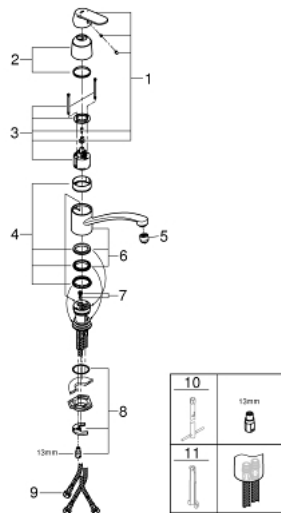

31 179 000 **EUROSMART COSMOPOLITAN SINGLE-LEVER SINK MIXER 1/2"**

PRODUCT DESCRIPTION

- Colour: chrome
- for open water heater
- low spout
- single hole installation
- GROHE LongLife finish
- GROHE SilkMove 46 mm ceramic cartridge
- flow straightener
- adjustable flow rate limiter
- swivel tubular spout
- swivel area 140°
- flexible connection hoses
- rapid installation system
- maximum flow rate (at 3 bar): 7.5 l/min

31 179 000 EUROSMART COSMOPOLITAN SINGLE-LEVER SINK MIXER 1/2"

SPARE PARTS

- 1: Lever (Spare part-nr. 46685000)
 - 2: Cap (Spare part-nr. 46601000)
 - 3: Cartridge (Spare part-nr. 46409000)
 - 4: Seal kit (Spare part-nr. 46429SA0)
 - 5: Flow straightener (Spare part-nr. 46163000)
 - 6: Spout (Spare part-nr. 13205000)
 - 7: Mousseur (Spare part-nr. 46324000)
 - 8: Shank mounting kit (Spare part-nr. 46249000)
 - 9: Connection hose (Spare part-nr. 46255000)
 - 10: Mounting wrench (Spare part-nr. 19017000)*
 - 11: Disassembling key (Spare part-nr. 19132000)*
- * Optional accessories