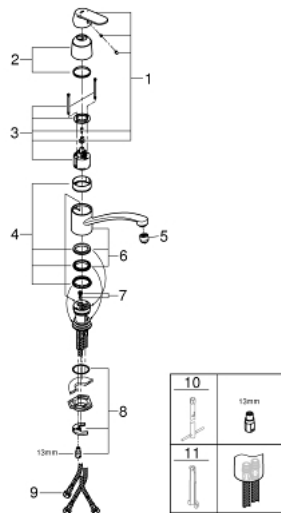

31 179 000 EUROSMART COSMOPOLITAN SINGLE-LEVER SINK MIXER 1/2"

SPARE PARTS

- 1: Lever (Spare part-nr. 46685000)
 - 2: Cap (Spare part-nr. 46601000)
 - 3: Cartridge (Spare part-nr. 46409000)
 - 4: Seal kit (Spare part-nr. 46429SA0)
 - 5: Flow straightener (Spare part-nr. 46163000)
 - 6: Spout (Spare part-nr. 13205000)
 - 7: Flow limiter (Spare part-nr. 46324000)
 - 8: Shank mounting kit (Spare part-nr. 46249000)
 - 9: Connection hose (Spare part-nr. 46255000)
 - 10: Mounting wrench (Spare part-nr. 19017000)*
 - 11: Disassembling key (Spare part-nr. 19132000)*
- * Optional accessories