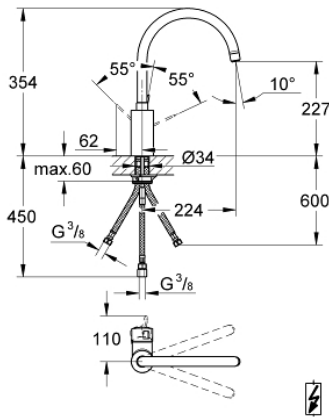

31 180 000 **EUROSMART COSMOPOLITAN SINGLE-LEVER SINK MIXER 1/2"**

PRODUCT DESCRIPTION

- Colour: chrome
- for open water heater
- high spout
- single hole installation
- GROHE LongLife finish
- GROHE SilkMove 35 mm ceramic cartridge
- flow straightener
- adjustable flow rate limiter
- swivel tubular spout
- selectable swivel area: 0° / 150° / 360°
- flexible connection hoses
- rapid installation system
- maximum flow rate (at 3 bar): 7.5 l/min

31 180 000 EUROSMART COSMOPOLITAN SINGLE-LEVER SINK MIXER 1/2"

SPARE PARTS

- 1: Lever (Spare part-nr. 46683000)
- 2: Screw coupling (Spare part-nr. 46460000)
- 3: Cartridge (Spare part-nr. 46558000)
- 4: Spout (Spare part-nr. 13310000)
- 4.1: Sealing washer (Spare part-nr. 0128500M)
- 4.2: Safety ring (Spare part-nr. 0485300M)
- 4.3: Flow straightener (Spare part-nr. 07757000)
- 5: Shank mounting kit (Spare part-nr. 46249000)
- 6: Mounting wrench (Spare part-nr. 19017000)*
- 7: Socket spanner (Spare part-nr. 19332000)*