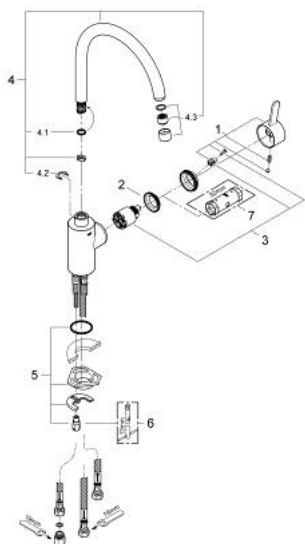

31 180 000 **EUROSMART COSMOPOLITAN SINGLE-LEVER SINK MIXER 1/2"**

PRODUCT DESCRIPTION

- Colour: chrome
- for open water heater
- high spout
- single hole installation
- GROHE LongLife finish
- GROHE SilkMove 35 mm ceramic cartridge
- flow straightener
- adjustable flow rate limiter
- swivel tubular spout
- selectable swivel area: 0° / 150° / 360°
- flexible connection hoses
- rapid installation system
- maximum flow rate (at 3 bar): 7.5 l/min

31 180 000 EUROSMART COSMOPOLITAN SINGLE-LEVER SINK MIXER 1/2"

SPARE PARTS

- 1: Lever (Spare part-nr. 46683000)
- 2: Screw coupling (Spare part-nr. 46460000)
- 3: Cartridge (Spare part-nr. 46558000)
- 4: Spout (Spare part-nr. 13310000)
- 4.1: Sealing washer (Spare part-nr. 0128500M)
- 4.2: Safety ring (Spare part-nr. 0485300M)
- 4.3: Flow straightener (Spare part-nr. 07757000)
- 5: Shank mounting kit (Spare part-nr. 46249000)
- 6: Mounting wrench (Spare part-nr. 19017000)*
- 7: Socket spanner (Spare part-nr. 19332000)*