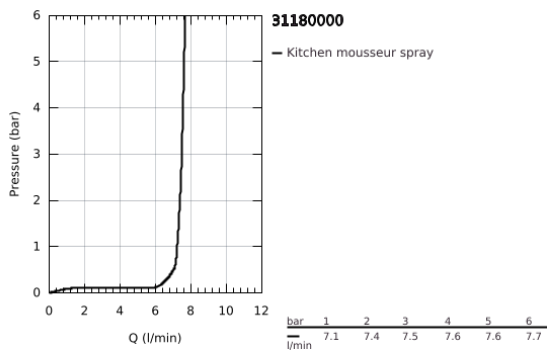

31 180 000 **EUROSMART COSMOPOLITAN SINGLE-LEVER SINK MIXER 1/2"**

PRODUCT DESCRIPTION

- Colour: chrome
- for open water heater
- high spout
- single hole installation
- GROHE LongLife finish
- GROHE SilkMove 35 mm ceramic cartridge
- flow straightener
- adjustable flow rate limiter
- swivel tubular spout
- selectable swivel area: 0° / 150° / 360°
- flexible connection hoses
- rapid installation system
- maximum flow rate (at 3 bar): 7.5 l/min

31 180 000 EUROSMART COSMOPOLITAN SINGLE-LEVER SINK MIXER 1/2"

SPARE PARTS

- 1: Lever (Spare part-nr. 46683000)
- 2: Screw coupling (Spare part-nr. 46460000)
- 3: Cartridge (Spare part-nr. 46558000)
- 4: Spout (Spare part-nr. 13310000)
- 4.1: Sealing washer (Spare part-nr. 0128500M)
- 4.2: Safety ring (Spare part-nr. 0485300M)
- 4.3: Flow straightener (Spare part-nr. 07757000)
- 5: Shank mounting kit (Spare part-nr. 46249000)
- 6: Mounting wrench (Spare part-nr. 19017000)*
- 7: Socket spanner (Spare part-nr. 19332000)*