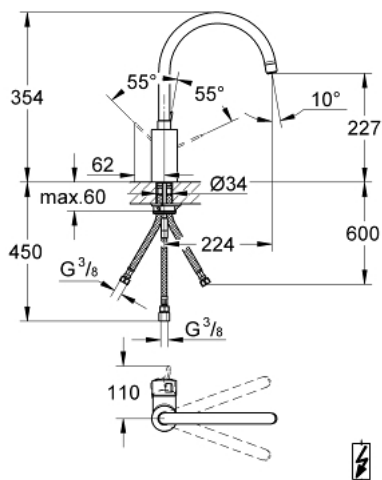

31 180 000 **EUROSMART COSMOPOLITAN SINGLE-LEVER SINK MIXER 1/2"**

PRODUCT DESCRIPTION

- Tyc: Chrome
- for open water heater
- high spout
- single hole installation
- GROHE LongLife finish
- GROHE SilkMove 35 mm ceramic cartridge
- flow straightener
- adjustable flow rate limiter
- swivel tubular spout
- selectable swivel area: 0° / 150° / 360°
- flexible connection hoses
- rapid installation system
- maximum flow rate (at 3 bar): 7.5 l/min

31 180 000 **EUROSMART COSMOPOLITAN SINGLE-LEVER SINK MIXER 1/2"**

SPARE PARTS

- 1: Lever (Spare part-nr. 46683000)
- 2: Screw coupling (Spare part-nr. 46460000)
- 3: Cartridge (Spare part-nr. 46558000)
- 4: Spout (Spare part-nr. 13310000)
- 4.1: Sealing washer (Spare part-nr. 0128500M)
- 4.2: Safety ring (Spare part-nr. 0485300M)
- 4.3: Flow straightener (Spare part-nr. 07757000)
- 5: Shank mounting kit (Spare part-nr. 46249000)
- 6: Mounting wrench (Spare part-nr. 19017000)*
- 7: Socket spanner (Spare part-nr. 19332000)*