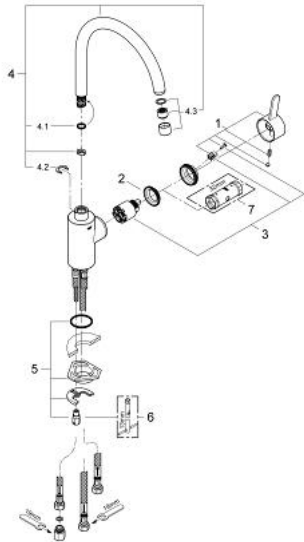

31 180 000 **EUROSMART COSMOPOLITAN SINGLE-LEVER SINK MIXER 1/2"**

PRODUCT DESCRIPTION

- Tyc: Chrome
- for open water heater
- high spout
- single hole installation
- GROHE LongLife finish
- GROHE SilkMove 35 mm ceramic cartridge
- flow straightener
- adjustable flow rate limiter
- swivel tubular spout
- selectable swivel area: 0° / 150° / 360°
- flexible connection hoses
- rapid installation system
- maximum flow rate (at 3 bar): 7.5 l/min

31 180 000 **EUROSMART COSMOPOLITAN SINGLE-LEVER SINK MIXER 1/2"**

SPARE PARTS

- 1: Lever (Spare part-nr. 46683000)
- 2: Screw coupling (Spare part-nr. 46460000)
- 3: Cartridge (Spare part-nr. 46558000)
- 4: Spout (Spare part-nr. 13310000)
- 4.1: Sealing washer (Spare part-nr. 0128500M)
- 4.2: Safety ring (Spare part-nr. 0485300M)
- 4.3: Flow straightener (Spare part-nr. 07757000)
- 5: Shank mounting kit (Spare part-nr. 46249000)
- 6: Mounting wrench (Spare part-nr. 19017000)*
- 7: Socket spanner (Spare part-nr. 19332000)*