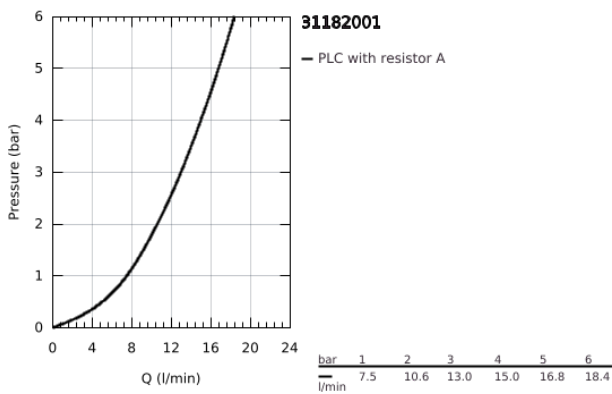

31 182 001 **COSTA L WALL SINK MIXER 1/2"**

**PRODUCT DESCRIPTION**

- Colour: chrome
- wall mounted
- metal handles
- heat insulated
- screwable
- GROHE LongLife finish
- mousseur
- GROHE Long-Life headparts
- swivel spout
- swivel area 360°
- projection 200 mm
- without connection unions
- maximum flow rate (at 3 bar): 13 l/min

### SPARE PARTS

- 1: Handle (Spare part-nr. 45994000)
  - 1.1: Snap insert (Spare part-nr. 0538600M)
  - 2: Headpart 1/2" (Spare part-nr. 07146000)
  - 2.1: O-Ring  $\varnothing 6 \times \varnothing 2$  (Spare part-nr. 0128300M)
  - 2.2: O-Ring  $\varnothing 18,2 \times \varnothing 1,7$  (Spare part-nr. 0392400M)
  - 2.3: Seal (Spare part-nr. 0529100M)
  - 3: Screw connection 1/2" (Spare part-nr. 45044000)
  - 4: Seal (Spare part-nr. 0138600M)
  - 5: Tubular spout (Spare part-nr. 13051000)
  - 5.1: O-ring dia. 12x2 mm (Spare part-nr. 0128000M)
  - 5.2: Mousseur (Spare part-nr. 13928000)
  - 6: Screw for Costa/Avina products (Spare part-nr. 48013000)\*
- \* Optional accessories