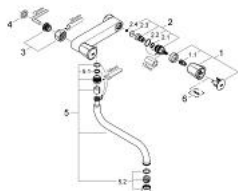

31 182 001 **COSTA L WALL SINK MIXER 1/2"**

**PRODUCT DESCRIPTION**

- Colour: chrome
- wall mounted
- metal handles
- heat insulated
- screwable
- GROHE LongLife finish
- mousseur
- GROHE Long-Life headparts
- swivel spout
- swivel area 360°
- projection 200 mm
- without connection unions
- maximum flow rate (at 3 bar): 13 l/min

## 31 182 001 COSTA L WALL SINK MIXER 1/2"

### SPARE PARTS

- 1: Handle (Spare part-nr. 45994000)
  - 1.1: Snap insert (Spare part-nr. 0538600M)
  - 2: Headpart 1/2" (Spare part-nr. 07146000)
  - 2.1: O-Ring  $\varnothing 6 \times \varnothing 2$  (Spare part-nr. 0128300M)
  - 2.2: O-Ring  $\varnothing 18,2 \times \varnothing 1,7$  (Spare part-nr. 0392400M)
  - 2.3: Seal (Spare part-nr. 0529100M)
  - 3: Screw connection 1/2" (Spare part-nr. 45044000)
  - 4: Seal (Spare part-nr. 0138600M)
  - 5: Tubular spout (Spare part-nr. 13051000)
  - 5.1: O-ring dia. 12x2 mm (Spare part-nr. 0128000M)
  - 5.2: Mousseur (Spare part-nr. 13928000)
  - 6: Screw for Costa/Avina products (Spare part-nr. 48013000)\*
- \* Optional accessories