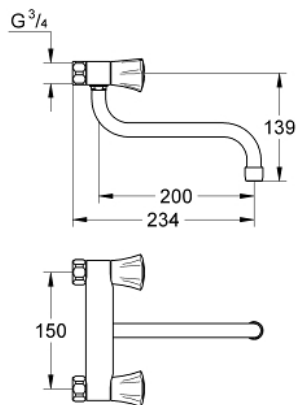

31 182 001 **COSTA L WALL SINK MIXER 1/2"**

**PRODUCT DESCRIPTION**

- Colour: chrome
- wall mounted
- metal handles
- heat insulated
- screwable
- GROHE LongLife finish
- mousseur
- GROHE Long-Life headparts
- swivel spout
- swivel area 360°
- projection 200 mm
- without connection unions
- maximum flow rate (at 3 bar): 13 l/min

## 31 182 001 COSTA L WALL SINK MIXER 1/2"

### SPARE PARTS

- 1: Handle (Spare part-nr. 45994000)
  - 1.1: Snap insert (Spare part-nr. 0538600M)
  - 2: Headpart 1/2" (Spare part-nr. 07146000)
  - 2.1: O-Ring  $\varnothing 6 \times \varnothing 2$  (Spare part-nr. 0128300M)
  - 2.2: O-Ring  $\varnothing 18,2 \times \varnothing 1,7$  (Spare part-nr. 0392400M)
  - 2.3: Seal (Spare part-nr. 0529100M)
  - 3: Screw connection 1/2" (Spare part-nr. 45044000)
  - 4: Seal (Spare part-nr. 0138600M)
  - 5: Tubular spout (Spare part-nr. 13051000)
  - 5.1: O-ring dia. 12x2 mm (Spare part-nr. 0128000M)
  - 5.2: Mousseur (Spare part-nr. 13928000)
  - 6: Screw for Costa/Avina products (Spare part-nr. 48013000)\*
- \* Optional accessories