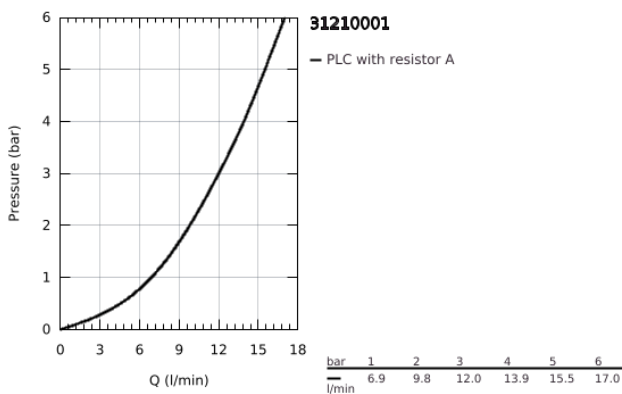

31 210 001 **CONCETTO SINGLE-LEVER SINK MIXER 1/2"**

PRODUCT DESCRIPTION

- Colour: chrome
- for installation in front of window
- medium spout
- single hole installation
- GROHE LongLife finish
- GROHE SilkMove 35 mm ceramic cartridge
- mousseur
- adjustable flow rate limiter
- swivel cast spout
- swivel area 140°
- non-removable socket height: 30 mm
- flexible connection hoses
- maximum flow rate (at 3 bar): 13 l/min

31 210 001 **CONCETTO SINGLE-LEVER SINK MIXER 1/2"**

SPARE PARTS

- 1: Lever (Spare part-nr. 46822000)
- 2: Cap (Spare part-nr. 46492000)
- 3: Ring (Spare part-nr. 46759000)
- 4: Cartridge (Spare part-nr. 46374000)
- 5: Mousseur (Spare part-nr. 06574000)
- 6: Seal kit (Spare part-nr. 46760000)
- 7: Shank fastening assembly (Spare part-nr. 48384000)
- 8: Socket spanner (Spare part-nr. 19332000)*