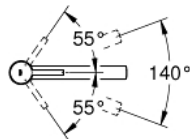

31 210 001 **CONCETTO SINGLE-LEVER SINK MIXER 1/2"**

PRODUCT DESCRIPTION

- Colour: chrome
- for installation in front of window
- medium spout
- single hole installation
- GROHE LongLife finish
- GROHE SilkMove 35 mm ceramic cartridge
- mousseur
- adjustable flow rate limiter
- swivel cast spout
- swivel area 140°
- non-removable socket height: 30 mm
- flexible connection hoses
- maximum flow rate (at 3 bar): 13 l/min

31 210 001 **CONCETTO SINGLE-LEVER SINK MIXER 1/2"**

SPARE PARTS

- 1: Lever (Spare part-nr. 46822000)
- 2: Cap (Spare part-nr. 46492000)
- 3: Ring (Spare part-nr. 46759000)
- 4: Cartridge (Spare part-nr. 46374000)
- 5: Mousseur (Spare part-nr. 06574000)
- 6: Seal kit (Spare part-nr. 46760000)
- 7: Shank fastening assembly (Spare part-nr. 48384000)
- 8: Socket spanner (Spare part-nr. 19332000)*