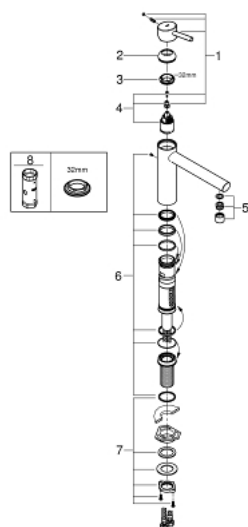

31 210 001 **CONCETTO SINGLE-LEVER SINK MIXER 1/2"**

PRODUCT DESCRIPTION

- Colour: chrome
- for installation in front of window
- medium spout
- single hole installation
- GROHE LongLife finish
- GROHE SilkMove 35 mm ceramic cartridge
- mousseur
- adjustable flow rate limiter
- swivel cast spout
- swivel area 140°
- non-removable socket height: 30 mm
- flexible connection hoses
- maximum flow rate (at 3 bar): 13 l/min

31 210 001 **CONCETTO SINGLE-LEVER SINK MIXER 1/2"**

SPARE PARTS

- 1: Lever (Spare part-nr. 46822000)
- 2: Cap (Spare part-nr. 46492000)
- 3: Ring (Spare part-nr. 46759000)
- 4: Cartridge (Spare part-nr. 46374000)
- 5: Mousseur (Spare part-nr. 06574000)
- 6: Seal kit (Spare part-nr. 46760000)
- 7: Shank fastening assembly (Spare part-nr. 48384000)
- 8: Socket spanner (Spare part-nr. 19332000)*