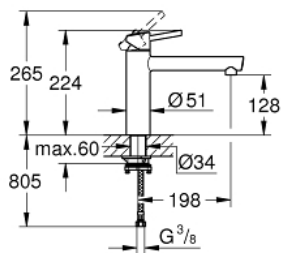

31 210 001 **CONCETTO SINGLE-LEVER SINK MIXER 1/2"**

PRODUCT DESCRIPTION

- Colour: chrome
- for installation in front of window
- medium spout
- single hole installation
- GROHE LongLife finish
- GROHE SilkMove 35 mm ceramic cartridge
- mousseur
- adjustable flow rate limiter
- swivel cast spout
- swivel area 140°
- non-removable socket height: 30 mm
- flexible connection hoses
- maximum flow rate (at 3 bar): 13 l/min

31 210 001 **CONCETTO SINGLE-LEVER SINK MIXER 1/2"**

SPARE PARTS

- 1: Lever (Spare part-nr. 46822000)
- 2: Cap (Spare part-nr. 46492000)
- 3: Ring (Spare part-nr. 46759000)
- 4: Cartridge (Spare part-nr. 46374000)
- 5: Mousseur (Spare part-nr. 06574000)
- 6: Seal kit (Spare part-nr. 46760000)
- 7: Shank fastening assembly (Spare part-nr. 48384000)
- 8: Socket spanner (Spare part-nr. 19332000)*