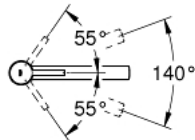

31 210 001 **CONCETTO SINGLE-LEVER SINK MIXER 1/2"**

PRODUCT DESCRIPTION

- Tyc: Chrome
- for installation in front of window
- medium spout
- single hole installation
- GROHE LongLife finish
- GROHE SilkMove 35 mm ceramic cartridge
- mousseur
- adjustable flow rate limiter
- swivel cast spout
- swivel area 140°
- non-removable socket height: 30 mm
- flexible connection hoses
- maximum flow rate (at 3 bar): 13 l/min

31 210 001 **CONCETTO SINGLE-LEVER SINK MIXER 1/2"**

SPARE PARTS

- 1: Lever (Spare part-nr. 46822000)
- 2: Cap (Spare part-nr. 46492000)
- 3: Ring (Spare part-nr. 46759000)
- 4: Cartridge (Spare part-nr. 46374000)
- 5: Mousseur (Spare part-nr. 06574000)
- 6: Seal kit (Spare part-nr. 46760000)
- 7: Shank fastening assembly (Spare part-nr. 48384000)
- 8: Socket spanner (Spare part-nr. 19332000)*