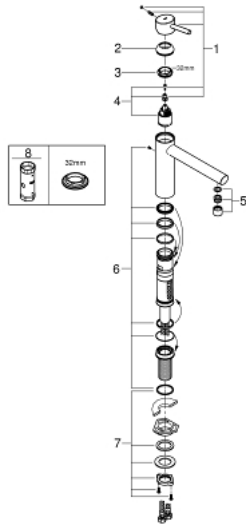

31 210 001 **CONCETTO SINGLE-LEVER SINK MIXER 1/2"**

PRODUCT DESCRIPTION

- Tyc: Chrome
- for installation in front of window
- medium spout
- single hole installation
- GROHE LongLife finish
- GROHE SilkMove 35 mm ceramic cartridge
- mousseur
- adjustable flow rate limiter
- swivel cast spout
- swivel area 140°
- non-removable socket height: 30 mm
- flexible connection hoses
- maximum flow rate (at 3 bar): 13 l/min

31 210 001 **CONCETTO SINGLE-LEVER SINK MIXER 1/2"**

SPARE PARTS

- 1: Lever (Spare part-nr. 46822000)
- 2: Cap (Spare part-nr. 46492000)
- 3: Ring (Spare part-nr. 46759000)
- 4: Cartridge (Spare part-nr. 46374000)
- 5: Mousseur (Spare part-nr. 06574000)
- 6: Seal kit (Spare part-nr. 46760000)
- 7: Shank fastening assembly (Spare part-nr. 48384000)
- 8: Socket spanner (Spare part-nr. 19332000)*