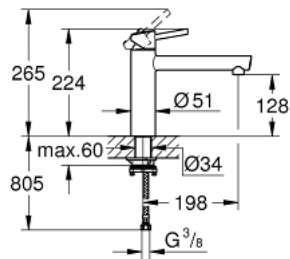

31 210 001 **CONCETTO SINGLE-LEVER SINK MIXER 1/2"**

PRODUCT DESCRIPTION

- Tyc: Chrome
- for installation in front of window
- medium spout
- single hole installation
- GROHE LongLife finish
- GROHE SilkMove 35 mm ceramic cartridge
- mousseur
- adjustable flow rate limiter
- swivel cast spout
- swivel area 140°
- non-removable socket height: 30 mm
- flexible connection hoses
- maximum flow rate (at 3 bar): 13 l/min

31 210 001 **CONCETTO SINGLE-LEVER SINK MIXER 1/2"**

SPARE PARTS

- 1: Lever (Spare part-nr. 46822000)
- 2: Cap (Spare part-nr. 46492000)
- 3: Ring (Spare part-nr. 46759000)
- 4: Cartridge (Spare part-nr. 46374000)
- 5: Mousseur (Spare part-nr. 06574000)
- 6: Seal kit (Spare part-nr. 46760000)
- 7: Shank fastening assembly (Spare part-nr. 48384000)
- 8: Socket spanner (Spare part-nr. 19332000)*