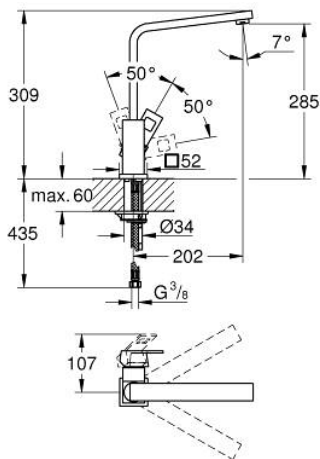

31 255 000 **EUROCUBE SINGLE-LEVER SINK MIXER 1/2"**

PRODUCT DESCRIPTION

- Colour: chrome
- high spout
- single hole installation
- GROHE LongLife finish
- GROHE SilkMove 28 mm ceramic cartridge
- mousseur
- swivel cast spout
- swivel area 90°
- flexible connection hoses
- rapid installation system
- maximum flow rate (at 3 bar): 9.5 l/min
- min. recommended pressure 1.0 bar

31 255 000 EUROCUBE SINGLE-LEVER SINK MIXER 1/2"

SPARE PARTS

- 1: Lever (Spare part-nr. 46788000)
- 2: Cap (Spare part-nr. 46581000)
- 3: retaining ring (Spare part-nr. 07419000)
- 4: Cartridge (Spare part-nr. 46580000)
- 5: Spout (Spare part-nr. 13330000)
- 5.1: Mousseur (Spare part-nr. 13929000)
- 6: Shank mounting kit (Spare part-nr. 46671000)
- 7: Mounting wrench (Spare part-nr. 19017000)*