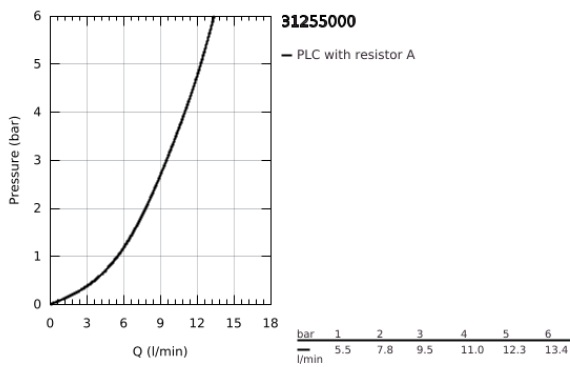

31 255 000 **EUROCUBE SINGLE-LEVER SINK MIXER 1/2"**

PRODUCT DESCRIPTION

- Colour: chrome
- high spout
- single hole installation
- GROHE LongLife finish
- GROHE SilkMove 28 mm ceramic cartridge
- mousseur
- swivel cast spout
- swivel area 90°
- flexible connection hoses
- rapid installation system
- maximum flow rate (at 3 bar): 9.5 l/min
- min. recommended pressure 1.0 bar

31 255 000 EUROCUBE SINGLE-LEVER SINK MIXER 1/2"

SPARE PARTS

- 1: Lever (Spare part-nr. 46788000)
- 2: Cap (Spare part-nr. 46581000)
- 3: retaining ring (Spare part-nr. 07419000)
- 4: Cartridge (Spare part-nr. 46580000)
- 5: Spout (Spare part-nr. 13330000)
- 5.1: Mousseur (Spare part-nr. 13929000)
- 6: Shank mounting kit (Spare part-nr. 46671000)
- 7: Mounting wrench (Spare part-nr. 19017000)*