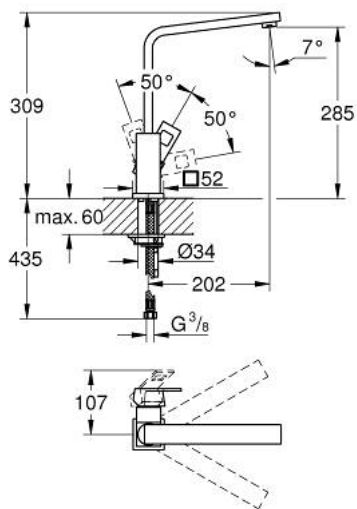

31 255 000 EUROCUBE SINGLE-LEVER SINK MIXER 1/2"

PRODUCT DESCRIPTION

- Tyc: Chrome
- high spout
- single hole installation
- GROHE LongLife finish
- GROHE SilkMove 28 mm ceramic cartridge
- mousseur
- swivel cast spout
- swivel area 90°
- flexible connection hoses
- rapid installation system
- maximum flow rate (at 3 bar): 9.5 l/min
- min. recommended pressure 1.0 bar

31 255 000 EUROCUBE SINGLE-LEVER SINK MIXER 1/2"

SPARE PARTS

- 1: Lever (Spare part-nr. 46788000)
- 2: Cap (Spare part-nr. 46581000)
- 3: Fitting ring (Spare part-nr. 07419000)
- 4: Cartridge (Spare part-nr. 46580000)
- 5: Spout (Spare part-nr. 13330000)
- 5.1: Mousseur (Spare part-nr. 13929000)
- 6: Shank mounting kit (Spare part-nr. 46671000)
- 7: Mounting wrench (Spare part-nr. 19017000)*