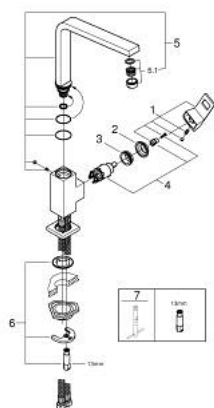

31 255 000 EUROCUBE SINGLE-LEVER SINK MIXER 1/2"

PRODUCT DESCRIPTION

- Tyc: Chrome
- high spout
- single hole installation
- GROHE LongLife finish
- GROHE SilkMove 28 mm ceramic cartridge
- mousseur
- swivel cast spout
- swivel area 90°
- flexible connection hoses
- rapid installation system
- maximum flow rate (at 3 bar): 9.5 l/min
- min. recommended pressure 1.0 bar

31 255 000 EUROCUBE SINGLE-LEVER SINK MIXER 1/2"

SPARE PARTS

- 1: Lever (Spare part-nr. 46788000)
- 2: Cap (Spare part-nr. 46581000)
- 3: Fitting ring (Spare part-nr. 07419000)
- 4: Cartridge (Spare part-nr. 46580000)
- 5: Spout (Spare part-nr. 13330000)
- 5.1: Mousseur (Spare part-nr. 13929000)
- 6: Shank mounting kit (Spare part-nr. 46671000)
- 7: Mounting wrench (Spare part-nr. 19017000)*