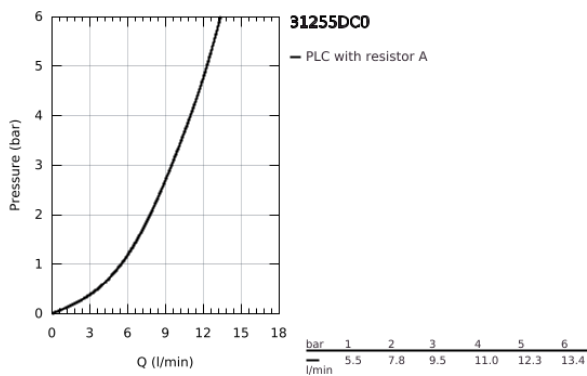

31 255 DC0 EUROCUBE SINGLE-LEVER SINK MIXER 1/2"

PRODUCT DESCRIPTION

- Colour: supersteel
- high spout
- single hole installation
- GROHE LongLife finish
- GROHE SilkMove 28 mm ceramic cartridge
- mousseur
- swivel cast spout
- swivel area 90°
- flexible connection hoses
- rapid installation system
- maximum flow rate (at 3 bar): 9.5 l/min
- min. recommended pressure 1.0 bar

31 255 DC0 EUROCUBE SINGLE-LEVER SINK MIXER 1/2"

SPARE PARTS

- 1: Lever (Spare part-nr. 46788DC0)
 - 2: Cap (Spare part-nr. 46581DC0)
 - 3: retaining ring (Spare part-nr. 07419000)
 - 4: Cartridge (Spare part-nr. 46580000)
 - 5: Spout (Spare part-nr. 13330DC0)
 - 5.1: Mousseur (Spare part-nr. 13929DC0)
 - 6: Shank mounting kit (Spare part-nr. 46671000)
 - 7: Mounting wrench (Spare part-nr. 19017000)*
- * Optional accessories