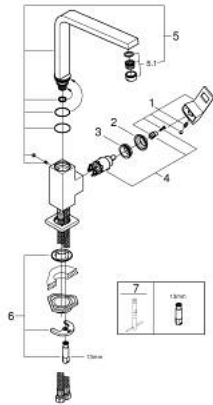

31 255 DC0 EUROCUBE SINGLE-LEVER SINK MIXER 1/2"

PRODUCT DESCRIPTION

- Colour: supersteel
- high spout
- single hole installation
- GROHE LongLife finish
- GROHE SilkMove 28 mm ceramic cartridge
- mousseur
- swivel cast spout
- swivel area 90°
- flexible connection hoses
- rapid installation system
- maximum flow rate (at 3 bar): 9.5 l/min
- min. recommended pressure 1.0 bar

31 255 DC0 EUROCUBE SINGLE-LEVER SINK MIXER 1/2"

SPARE PARTS

- 1: Lever (Spare part-nr. 46788DC0)
 - 2: Cap (Spare part-nr. 46581DC0)
 - 3: retaining ring (Spare part-nr. 07419000)
 - 4: Cartridge (Spare part-nr. 46580000)
 - 5: Spout (Spare part-nr. 13330DC0)
 - 5.1: Mousseur (Spare part-nr. 13929DC0)
 - 6: Shank mounting kit (Spare part-nr. 46671000)
 - 7: Mounting wrench (Spare part-nr. 19017000)*
- * Optional accessories