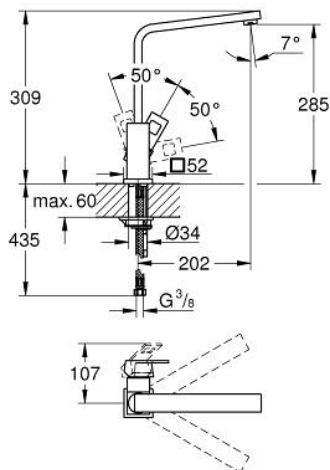

31 255 DC0 EUROCUBE SINGLE-LEVER SINK MIXER 1/2"

PRODUCT DESCRIPTION

- Colour: supersteel
- high spout
- single hole installation
- GROHE LongLife finish
- GROHE SilkMove 28 mm ceramic cartridge
- mousseur
- swivel cast spout
- swivel area 90°
- flexible connection hoses
- rapid installation system
- maximum flow rate (at 3 bar): 9.5 l/min
- min. recommended pressure 1.0 bar

31 255 DC0 EUROCUBE SINGLE-LEVER SINK MIXER 1/2"

SPARE PARTS

- 1: Lever (Spare part-nr. 46788DC0)
 - 2: Cap (Spare part-nr. 46581DC0)
 - 3: retaining ring (Spare part-nr. 07419000)
 - 4: Cartridge (Spare part-nr. 46580000)
 - 5: Spout (Spare part-nr. 13330DC0)
 - 5.1: Mousseur (Spare part-nr. 13929DC0)
 - 6: Shank mounting kit (Spare part-nr. 46671000)
 - 7: Mounting wrench (Spare part-nr. 19017000)*
- * Optional accessories