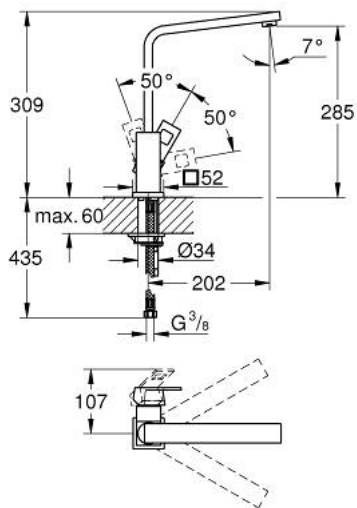

## 31 255 DC0 EUROCUBE SINGLE-LEVER SINK MIXER 1/2"

### PRODUCT DESCRIPTION

- Tyc: supersteel
- high spout
- single hole installation
- GROHE LongLife finish
- GROHE SilkMove 28 mm ceramic cartridge
- mousseur
- swivel cast spout
- swivel area 90°
- flexible connection hoses
- rapid installation system
- maximum flow rate (at 3 bar): 9.5 l/min
- min. recommended pressure 1.0 bar

### SPARE PARTS

- 1: Lever (Spare part-nr. 46788DC0)
  - 2: Cap (Spare part-nr. 46581DC0)
  - 3: Fitting ring (Spare part-nr. 07419000)
  - 4: Cartridge (Spare part-nr. 46580000)
  - 5: Spout (Spare part-nr. 13330DC0)
  - 5.1: Mousseur (Spare part-nr. 13929DC0)
  - 6: Shank mounting kit (Spare part-nr. 46671000)
  - 7: Mounting wrench (Spare part-nr. 19017000)\*
- \* Optional accessories