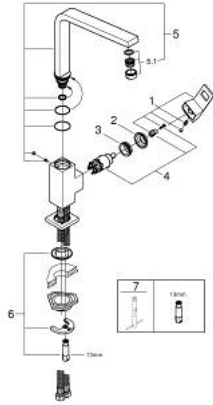

## 31 255 DC0 EUROCUBE SINGLE-LEVER SINK MIXER 1/2"

### PRODUCT DESCRIPTION

- Tyc: supersteel
- high spout
- single hole installation
- GROHE LongLife finish
- GROHE SilkMove 28 mm ceramic cartridge
- mousseur
- swivel cast spout
- swivel area 90°
- flexible connection hoses
- rapid installation system
- maximum flow rate (at 3 bar): 9.5 l/min
- min. recommended pressure 1.0 bar

### SPARE PARTS

- 1: Lever (Spare part-nr. 46788DC0)
  - 2: Cap (Spare part-nr. 46581DC0)
  - 3: Fitting ring (Spare part-nr. 07419000)
  - 4: Cartridge (Spare part-nr. 46580000)
  - 5: Spout (Spare part-nr. 13330DC0)
  - 5.1: Mousseur (Spare part-nr. 13929DC0)
  - 6: Shank mounting kit (Spare part-nr. 46671000)
  - 7: Mounting wrench (Spare part-nr. 19017000)\*
- \* Optional accessories