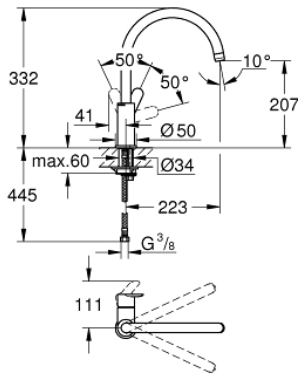

31 367 000 **BAUEDGE SINGLE-LEVER SINK MIXER 1/2"**

**PRODUCT DESCRIPTION**

- Colour: chrome
- high spout
- single hole installation
- GROHE LongLife finish
- GROHE SmoothControl 28 mm ceramic cartridge
- spout with mousseur
- swivel tubular spout, swivel area 360°
- flexible connection hoses
- rapid installation system
- maximum flow rate (at 3 bar): 10 l/min
- min. recommended pressure 1.0 bar

## 31 367 000 BAUEDGE SINGLE-LEVER SINK MIXER 1/2"

### SPARE PARTS

- 1: Lever (Spare part-nr. 46812000)
  - 2: Cartridge (Spare part-nr. 46580000)
  - 3: Mousseur (Spare part-nr. 13928000)
  - 4: Shank mounting kit (Spare part-nr. 46249000)
  - 5: retaining ring (Spare part-nr. 46715000)
  - 6: Cap (Spare part-nr. 46581000)
  - 7: Mounting wrench (Spare part-nr. 19017000)\*
- \* Optional accessories