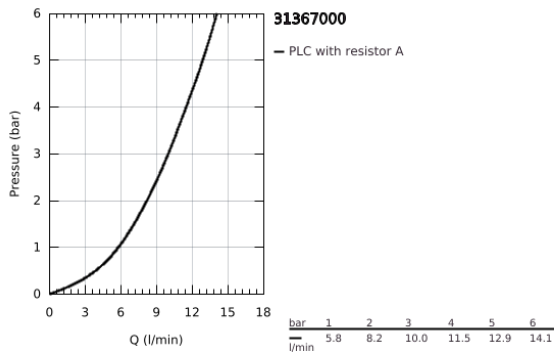

31 367 000 **BAUEDGE SINGLE-LEVER SINK MIXER 1/2"**

**PRODUCT DESCRIPTION**

- Colour: chrome
- high spout
- single hole installation
- GROHE LongLife finish
- GROHE SmoothControl 28 mm ceramic cartridge
- spout with mousseur
- swivel tubular spout, swivel area 360°
- flexible connection hoses
- rapid installation system
- maximum flow rate (at 3 bar): 10 l/min
- min. recommended pressure 1.0 bar

## 31 367 000 BAUEDGE SINGLE-LEVER SINK MIXER 1/2"