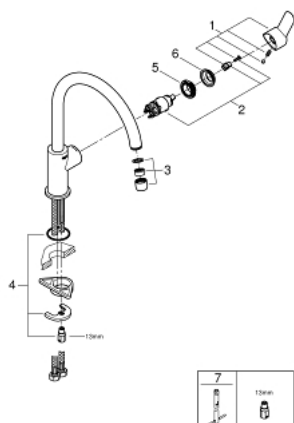

31 367 000 **BAUEDGE SINGLE-LEVER SINK MIXER 1/2"**

**PRODUCT DESCRIPTION**

- Colour: chrome
- high spout
- single hole installation
- GROHE LongLife finish
- GROHE SmoothControl 28 mm ceramic cartridge
- spout with mousseur
- swivel tubular spout, swivel area 360°
- flexible connection hoses
- rapid installation system
- maximum flow rate (at 3 bar): 10 l/min
- min. recommended pressure 1.0 bar

## 31 367 000 BAUEDGE SINGLE-LEVER SINK MIXER 1/2"

### SPARE PARTS

- 1: Lever (Spare part-nr. 46812000)
  - 2: Cartridge (Spare part-nr. 46580000)
  - 3: Mousseur (Spare part-nr. 13928000)
  - 4: Shank mounting kit (Spare part-nr. 46249000)
  - 5: retaining ring (Spare part-nr. 46715000)
  - 6: Cap (Spare part-nr. 46581000)
  - 7: Mounting wrench (Spare part-nr. 19017000)\*
- \* Optional accessories