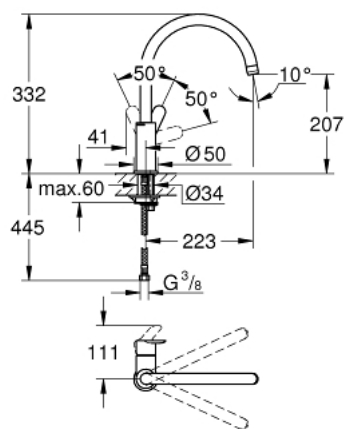

## 31 367 000 BAUEDGE SINGLE-LEVER SINK MIXER 1/2"

### PRODUCT DESCRIPTION

- Tyc: Chrome
- high spout
- single hole installation
- GROHE LongLife finish
- GROHE SmoothControl 28 mm ceramic cartridge
- spout with mousseur
- swivel tubular spout, swivel area 360°
- flexible connection hoses
- rapid installation system
- maximum flow rate (at 3 bar): 10 l/min
- min. recommended pressure 1.0 bar

31 367 000 **BAUEDGE SINGLE-LEVER SINK MIXER 1/2"**

**SPARE PARTS**

- 1: Lever (Spare part-nr. 46812000)
  - 2: Cartridge (Spare part-nr. 46580000)
  - 3: Mousseur (Spare part-nr. 13928000)
  - 4: Shank mounting kit (Spare part-nr. 46249000)
  - 5: Fitting ring (Spare part-nr. 46715000)
  - 6: Cap (Spare part-nr. 46581000)
  - 7: Mounting wrench (Spare part-nr. 19017000)\*
- \* Optional accessories