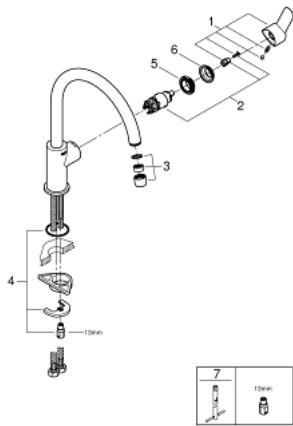

## 31 367 000 BAUEDGE SINGLE-LEVER SINK MIXER 1/2"

### PRODUCT DESCRIPTION

- Tyc: Chrome
- high spout
- single hole installation
- GROHE LongLife finish
- GROHE SmoothControl 28 mm ceramic cartridge
- spout with mousseur
- swivel tubular spout, swivel area 360°
- flexible connection hoses
- rapid installation system
- maximum flow rate (at 3 bar): 10 l/min
- min. recommended pressure 1.0 bar

31 367 000 **BAUEDGE SINGLE-LEVER SINK MIXER 1/2"**

**SPARE PARTS**

- 1: Lever (Spare part-nr. 46812000)
  - 2: Cartridge (Spare part-nr. 46580000)
  - 3: Mousseur (Spare part-nr. 13928000)
  - 4: Shank mounting kit (Spare part-nr. 46249000)
  - 5: Fitting ring (Spare part-nr. 46715000)
  - 6: Cap (Spare part-nr. 46581000)
  - 7: Mounting wrench (Spare part-nr. 19017000)\*
- \* Optional accessories