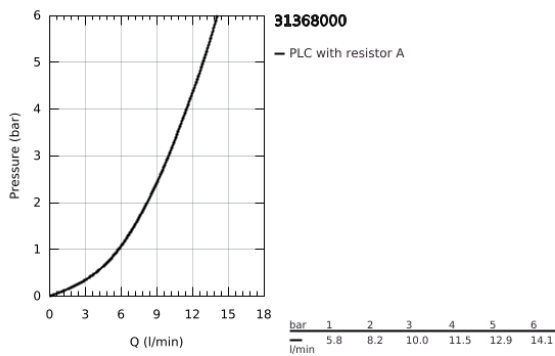

31 368 000 BAULOOP SINGLE-LEVER SINK MIXER 1/2"

PRODUCT DESCRIPTION

- Colour: chrome
- high spout
- single hole installation
- GROHE LongLife finish
- GROHE SmoothControl 28 mm ceramic cartridge
- spout with mousseur
- swivel tubular spout, swivel area 360°
- flexible connection hoses
- rapid installation system
- maximum flow rate (at 3 bar): 10 l/min
- min. recommended pressure 1.0 bar

31 368 000 BAULOOK SINGLE-LEVER SINK MIXER 1/2"

SPARE PARTS

- 1: Lever (Spare part-nr. 46779000)
 - 2: Cartridge (Spare part-nr. 46580000)
 - 3: Mousseur (Spare part-nr. 13928000)
 - 4: Shank mounting kit (Spare part-nr. 46249000)
 - 5: retaining ring (Spare part-nr. 46715000)
 - 6: Cap (Spare part-nr. 46581000)
 - 7: Mounting wrench (Spare part-nr. 19017000)*
- * Optional accessories