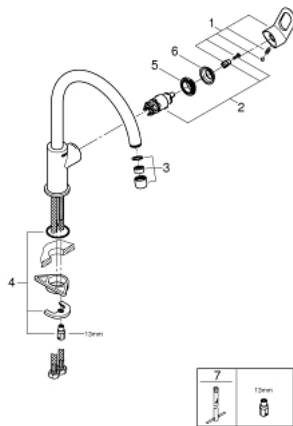

31 368 000 BAULOOP SINGLE-LEVER SINK MIXER 1/2"

PRODUCT DESCRIPTION

- Colour: chrome
- high spout
- single hole installation
- GROHE LongLife finish
- GROHE SmoothControl 28 mm ceramic cartridge
- spout with mousseur
- swivel tubular spout, swivel area 360°
- flexible connection hoses
- rapid installation system
- maximum flow rate (at 3 bar): 10 l/min
- min. recommended pressure 1.0 bar

31 368 000 BAULOOK SINGLE-LEVER SINK MIXER 1/2"

SPARE PARTS

- 1: Lever (Spare part-nr. 46779000)
 - 2: Cartridge (Spare part-nr. 46580000)
 - 3: Mousseur (Spare part-nr. 13928000)
 - 4: Shank mounting kit (Spare part-nr. 46249000)
 - 5: retaining ring (Spare part-nr. 46715000)
 - 6: Cap (Spare part-nr. 46581000)
 - 7: Mounting wrench (Spare part-nr. 19017000)*
- * Optional accessories