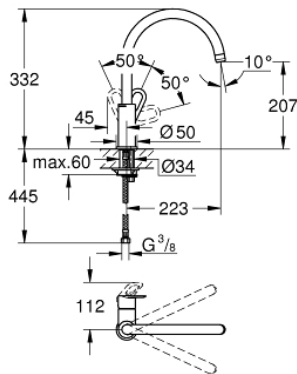

31 368 000 BAULOOP SINGLE-LEVER SINK MIXER 1/2"

PRODUCT DESCRIPTION

- Colour: chrome
- high spout
- single hole installation
- GROHE LongLife finish
- GROHE SmoothControl 28 mm ceramic cartridge
- spout with mousseur
- swivel tubular spout, swivel area 360°
- flexible connection hoses
- rapid installation system
- maximum flow rate (at 3 bar): 10 l/min
- min. recommended pressure 1.0 bar

31 368 000 BAULOOK SINGLE-LEVER SINK MIXER 1/2"

SPARE PARTS

- 1: Lever (Spare part-nr. 46779000)
 - 2: Cartridge (Spare part-nr. 46580000)
 - 3: Mousseur (Spare part-nr. 13928000)
 - 4: Shank mounting kit (Spare part-nr. 46249000)
 - 5: retaining ring (Spare part-nr. 46715000)
 - 6: Cap (Spare part-nr. 46581000)
 - 7: Mounting wrench (Spare part-nr. 19017000)*
- * Optional accessories