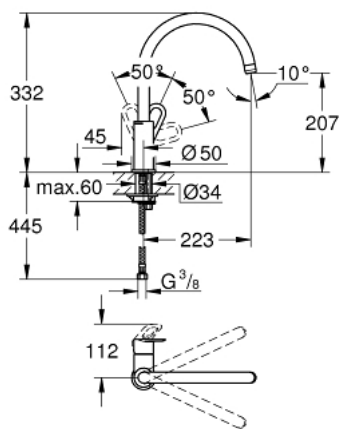

## 31 368 000 BAULOOP SINGLE-LEVER SINK MIXER 1/2"

### PRODUCT DESCRIPTION

- Tyc: Chrome
- high spout
- single hole installation
- GROHE LongLife finish
- GROHE SmoothControl 28 mm ceramic cartridge
- spout with mousseur
- swivel tubular spout, swivel area 360°
- flexible connection hoses
- rapid installation system
- maximum flow rate (at 3 bar): 10 l/min
- min. recommended pressure 1.0 bar

## 31 368 000 BAULOOK SINGLE-LEVER SINK MIXER 1/2"

### SPARE PARTS

- 1: Lever (Spare part-nr. 46779000)
  - 2: Cartridge (Spare part-nr. 46580000)
  - 3: Mousseur (Spare part-nr. 13928000)
  - 4: Shank mounting kit (Spare part-nr. 46249000)
  - 5: Fitting ring (Spare part-nr. 46715000)
  - 6: Cap (Spare part-nr. 46581000)
  - 7: Mounting wrench (Spare part-nr. 19017000)\*
- \* Optional accessories