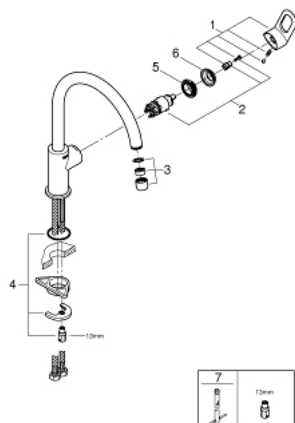

## 31 368 000 BAULOOP SINGLE-LEVER SINK MIXER 1/2"

### PRODUCT DESCRIPTION

- Tyc: Chrome
- high spout
- single hole installation
- GROHE LongLife finish
- GROHE SmoothControl 28 mm ceramic cartridge
- spout with mousseur
- swivel tubular spout, swivel area 360°
- flexible connection hoses
- rapid installation system
- maximum flow rate (at 3 bar): 10 l/min
- min. recommended pressure 1.0 bar

## 31 368 000 BAULOOK SINGLE-LEVER SINK MIXER 1/2"

### SPARE PARTS

- 1: Lever (Spare part-nr. 46779000)
  - 2: Cartridge (Spare part-nr. 46580000)
  - 3: Mousseur (Spare part-nr. 13928000)
  - 4: Shank mounting kit (Spare part-nr. 46249000)
  - 5: Fitting ring (Spare part-nr. 46715000)
  - 6: Cap (Spare part-nr. 46581000)
  - 7: Mounting wrench (Spare part-nr. 19017000)\*
- \* Optional accessories