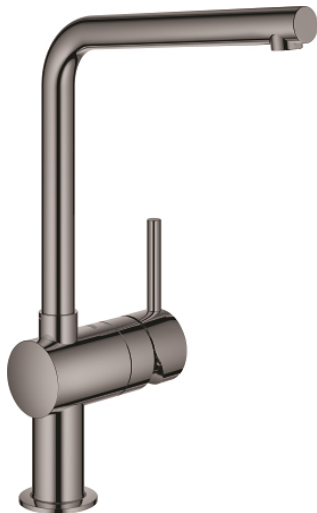

### 31 375 A00 MINTA SINGLE-LEVER SINK MIXER 1/2"

#### PRODUCT DESCRIPTION

- Colour: hard graphite
- L-spout
- single hole installation
- GROHE LongLife finish
- GROHE SilkMove 46 mm ceramic cartridge
- adjustable flow rate limiter
- swivel tubular spout
- swivel range 0°/150°/360°
- flexible connection hoses
- protected against backflow
- rapid installation system
- min. recommended pressure 1.0 bar