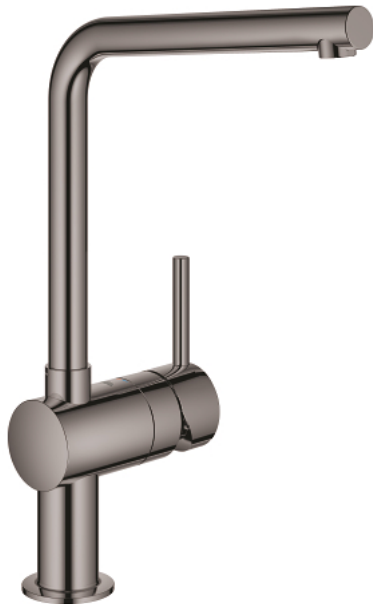

31 375 A00 MINTA SINGLE-LEVER SINK MIXER 1/2"

PRODUCT DESCRIPTION

- Tyc: hard graphite
- L-spout
- single hole installation
- GROHE LongLife finish
- GROHE SilkMove 46 mm ceramic cartridge
- adjustable flow rate limiter
- swivel tubular spout
- swivel range 0°/150°/360°
- flexible connection hoses
- protected against backflow
- rapid installation system
- min. recommended pressure 1.0 bar