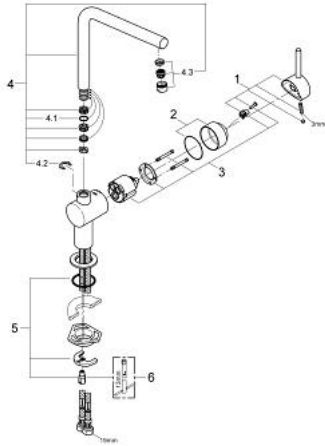

31 375 AL0 MINTA SINGLE-LEVER SINK MIXER 1/2"

PRODUCT DESCRIPTION

- Colour: brushed hard graphite
- L-spout
- single hole installation
- GROHE LongLife finish
- GROHE SilkMove 46 mm ceramic cartridge
- adjustable flow rate limiter
- swivel tubular spout
- swivel range 0°/150°/360°
- flexible connection hoses
- protected against backflow
- rapid installation system
- maximum flow rate (at 3 bar): 11.5 l/min
- min. recommended pressure 1.0 bar

31 375 AL0 MINTA SINGLE-LEVER SINK MIXER 1/2"

SPARE PARTS

- 1: Lever (Spare part-nr. 46015AL0)
 - 2: Cap (Spare part-nr. 46025AL0)
 - 3: Cartridge (Spare part-nr. 46048000)
 - 4: Spout (Spare part-nr. 13348AL0)
 - 4.1: Sealing washer (Spare part-nr. 0128500M)
 - 4.2: Safety ring (Spare part-nr. 0485300M)
 - 4.3: Mousseur (Spare part-nr. 64186AL0)
 - 5: Shank mounting kit (Spare part-nr. 46249000)
 - 6: Mounting wrench (Spare part-nr. 19017000)*
- * Optional accessories