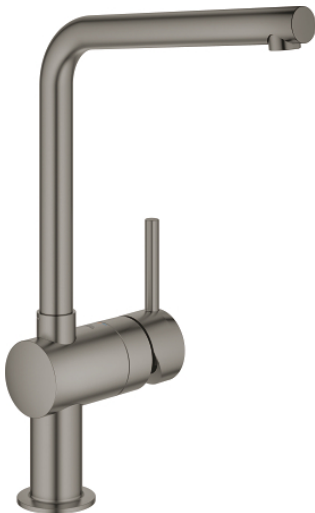

31 375 AL0 MINTA SINGLE-LEVER SINK MIXER 1/2"

PRODUCT DESCRIPTION

- Colour: brushed hard graphite
- L-spout
- single hole installation
- GROHE LongLife finish
- GROHE SilkMove 46 mm ceramic cartridge
- adjustable flow rate limiter
- swivel tubular spout
- swivel range 0°/150°/360°
- flexible connection hoses
- protected against backflow
- rapid installation system
- maximum flow rate (at 3 bar): 11.5 l/min
- min. recommended pressure 1.0 bar

31 375 AL0 MINTA SINGLE-LEVER SINK MIXER 1/2"

SPARE PARTS

- 1: Lever (Spare part-nr. 46015AL0)
 - 2: Cap (Spare part-nr. 46025AL0)
 - 3: Cartridge (Spare part-nr. 46048000)
 - 4: Spout (Spare part-nr. 13348AL0)
 - 4.1: Sealing washer (Spare part-nr. 0128500M)
 - 4.2: Safety ring (Spare part-nr. 0485300M)
 - 4.3: Mousseur (Spare part-nr. 64186AL0)
 - 5: Shank mounting kit (Spare part-nr. 46249000)
 - 6: Mounting wrench (Spare part-nr. 19017000)*
- * Optional accessories