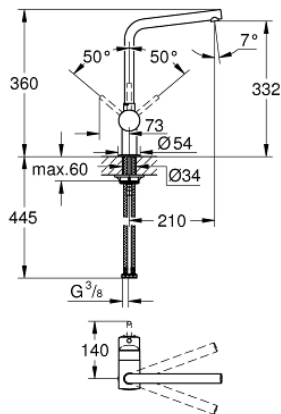

31 375 AL0 MINTA SINGLE-LEVER SINK MIXER 1/2"

PRODUCT DESCRIPTION

- Colour: brushed hard graphite
- L-spout
- single hole installation
- GROHE LongLife finish
- GROHE SilkMove 46 mm ceramic cartridge
- adjustable flow rate limiter
- swivel tubular spout
- swivel range 0°/150°/360°
- flexible connection hoses
- protected against backflow
- rapid installation system
- maximum flow rate (at 3 bar): 11.5 l/min
- min. recommended pressure 1.0 bar

31 375 AL0 MINTA SINGLE-LEVER SINK MIXER 1/2"

SPARE PARTS

- 1: Lever (Spare part-nr. 46015AL0)
 - 2: Cap (Spare part-nr. 46025AL0)
 - 3: Cartridge (Spare part-nr. 46048000)
 - 4: Spout (Spare part-nr. 13348AL0)
 - 4.1: Sealing washer (Spare part-nr. 0128500M)
 - 4.2: Safety ring (Spare part-nr. 0485300M)
 - 4.3: Mousseur (Spare part-nr. 64186AL0)
 - 5: Shank mounting kit (Spare part-nr. 46249000)
 - 6: Mounting wrench (Spare part-nr. 19017000)*
- * Optional accessories