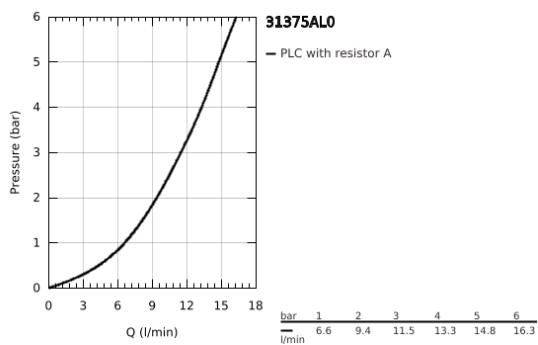

31 375 AL0 MINTA SINGLE-LEVER SINK MIXER 1/2"

PRODUCT DESCRIPTION

- Colour: brushed hard graphite
- L-spout
- single hole installation
- GROHE LongLife finish
- GROHE SilkMove 46 mm ceramic cartridge
- adjustable flow rate limiter
- swivel tubular spout
- swivel range 0°/150°/360°
- flexible connection hoses
- protected against backflow
- rapid installation system
- maximum flow rate (at 3 bar): 11.5 l/min
- min. recommended pressure 1.0 bar

31 375 AL0 MINTA SINGLE-LEVER SINK MIXER 1/2"

SPARE PARTS

- 1: Lever (Spare part-nr. 46015AL0)
 - 2: Cap (Spare part-nr. 46025AL0)
 - 3: Cartridge (Spare part-nr. 46048000)
 - 4: Spout (Spare part-nr. 13348AL0)
 - 4.1: Sealing washer (Spare part-nr. 0128500M)
 - 4.2: Safety ring (Spare part-nr. 0485300M)
 - 4.3: Mousseur (Spare part-nr. 64186AL0)
 - 5: Shank mounting kit (Spare part-nr. 46249000)
 - 6: Mounting wrench (Spare part-nr. 19017000)*
- * Optional accessories