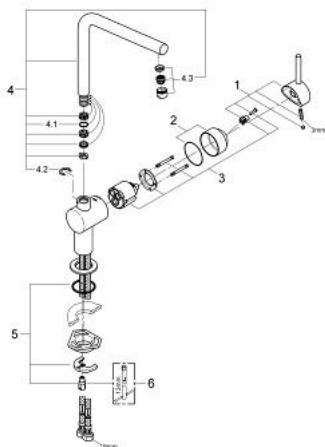

31 375 AL0 MINTA SINGLE-LEVER SINK MIXER 1/2"

PRODUCT DESCRIPTION

- Tyc: brushed hard graphite
- L-spout
- single hole installation
- GROHE LongLife finish
- GROHE SilkMove 46 mm ceramic cartridge
- adjustable flow rate limiter
- swivel tubular spout
- swivel range 0°/150°/360°
- flexible connection hoses
- protected against backflow
- rapid installation system
- maximum flow rate (at 3 bar): 11.5 l/min
- min. recommended pressure 1.0 bar

31 375 AL0 MINTA SINGLE-LEVER SINK MIXER 1/2"

SPARE PARTS

- 1: Lever (Spare part-nr. 46015AL0)
 - 2: Cap (Spare part-nr. 46025AL0)
 - 3: Cartridge (Spare part-nr. 46048000)
 - 4: Spout (Spare part-nr. 13348AL0)
 - 4.1: Sealing washer (Spare part-nr. 0128500M)
 - 4.2: Safety ring (Spare part-nr. 0485300M)
 - 4.3: Mousseur (Spare part-nr. 64186AL0)
 - 5: Shank mounting kit (Spare part-nr. 46249000)
 - 6: Mounting wrench (Spare part-nr. 19017000)*
- * Optional accessories