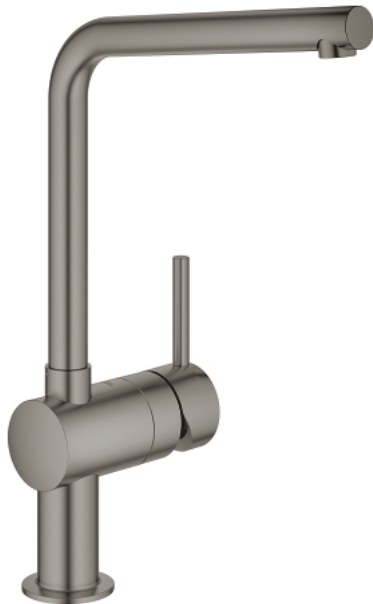

31 375 AL0 MINTA SINGLE-LEVER SINK MIXER 1/2"

PRODUCT DESCRIPTION

- Tyc: brushed hard graphite
- L-spout
- single hole installation
- GROHE LongLife finish
- GROHE SilkMove 46 mm ceramic cartridge
- adjustable flow rate limiter
- swivel tubular spout
- swivel range 0°/150°/360°
- flexible connection hoses
- protected against backflow
- rapid installation system
- maximum flow rate (at 3 bar): 11.5 l/min
- min. recommended pressure 1.0 bar

31 375 AL0 MINTA SINGLE-LEVER SINK MIXER 1/2"

SPARE PARTS

- 1: Lever (Spare part-nr. 46015AL0)
 - 2: Cap (Spare part-nr. 46025AL0)
 - 3: Cartridge (Spare part-nr. 46048000)
 - 4: Spout (Spare part-nr. 13348AL0)
 - 4.1: Sealing washer (Spare part-nr. 0128500M)
 - 4.2: Safety ring (Spare part-nr. 0485300M)
 - 4.3: Mousseur (Spare part-nr. 64186AL0)
 - 5: Shank mounting kit (Spare part-nr. 46249000)
 - 6: Mounting wrench (Spare part-nr. 19017000)*
- * Optional accessories