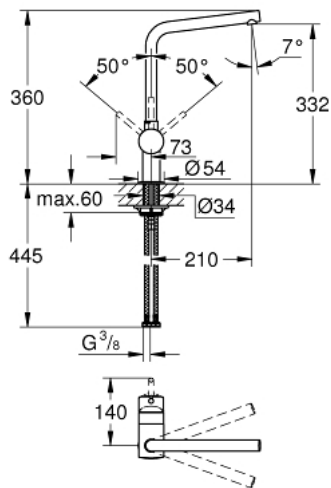

31 375 AL0 MINTA SINGLE-LEVER SINK MIXER 1/2"

PRODUCT DESCRIPTION

- Tyc: brushed hard graphite
- L-spout
- single hole installation
- GROHE LongLife finish
- GROHE SilkMove 46 mm ceramic cartridge
- adjustable flow rate limiter
- swivel tubular spout
- swivel range 0°/150°/360°
- flexible connection hoses
- protected against backflow
- rapid installation system
- maximum flow rate (at 3 bar): 11.5 l/min
- min. recommended pressure 1.0 bar

31 375 AL0 MINTA SINGLE-LEVER SINK MIXER 1/2"

SPARE PARTS

- 1: Lever (Spare part-nr. 46015AL0)
 - 2: Cap (Spare part-nr. 46025AL0)
 - 3: Cartridge (Spare part-nr. 46048000)
 - 4: Spout (Spare part-nr. 13348AL0)
 - 4.1: Sealing washer (Spare part-nr. 0128500M)
 - 4.2: Safety ring (Spare part-nr. 0485300M)
 - 4.3: Mousseur (Spare part-nr. 64186AL0)
 - 5: Shank mounting kit (Spare part-nr. 46249000)
 - 6: Mounting wrench (Spare part-nr. 19017000)*
- * Optional accessories