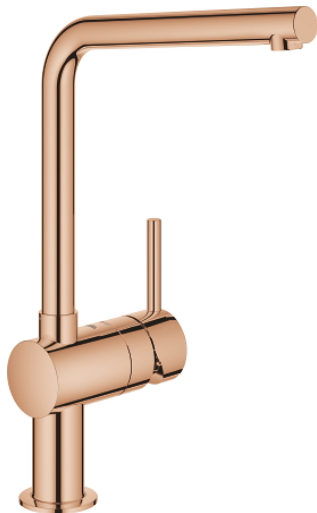

31 375 DA0 MINTA SINGLE-LEVER SINK MIXER 1/2"

PRODUCT DESCRIPTION

- Colour: warm sunset
- L-spout
- single hole installation
- GROHE LongLife finish
- GROHE SilkMove 46 mm ceramic cartridge
- adjustable flow rate limiter
- swivel tubular spout
- swivel range 0°/150°/360°
- flexible connection hoses
- protected against backflow
- rapid installation system
- min. recommended pressure 1.0 bar