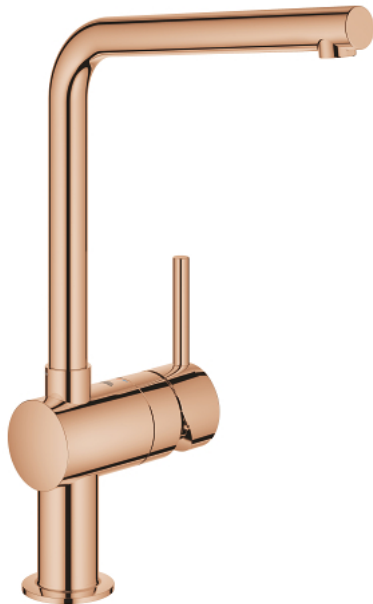

31 375 DA0 MINTA SINGLE-LEVER SINK MIXER 1/2"

PRODUCT DESCRIPTION

- Tyc: warm sunset
- L-spout
- single hole installation
- GROHE LongLife finish
- GROHE SilkMove 46 mm ceramic cartridge
- adjustable flow rate limiter
- swivel tubular spout
- swivel range 0°/150°/360°
- flexible connection hoses
- protected against backflow
- rapid installation system
- min. recommended pressure 1.0 bar