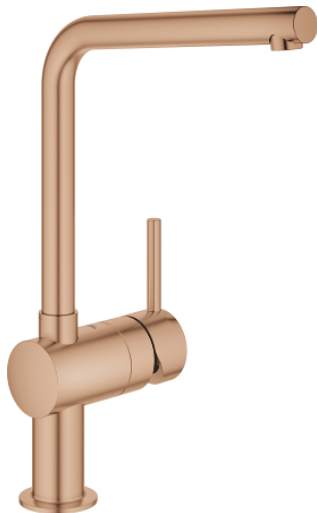

### 31 375 DL0 MINTA SINGLE-LEVER SINK MIXER 1/2"

#### PRODUCT DESCRIPTION

- Colour: brushed warm sunset
- L-spout
- single hole installation
- GROHE LongLife finish
- GROHE SilkMove 46 mm ceramic cartridge
- adjustable flow rate limiter
- swivel tubular spout
- swivel range 0°/150°/360°
- flexible connection hoses
- protected against backflow
- rapid installation system
- maximum flow rate (at 3 bar): 11.5 l/min
- min. recommended pressure 1.0 bar