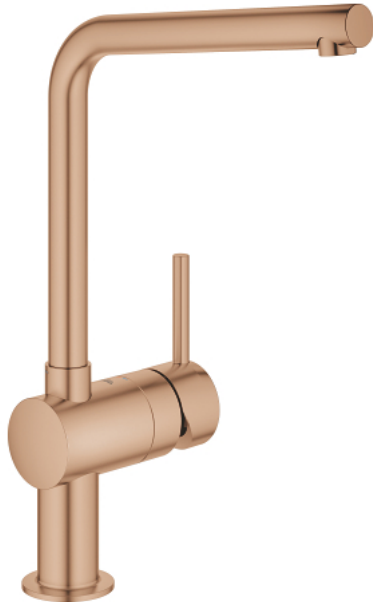

31 375 DL0 MINTA SINGLE-LEVER SINK MIXER 1/2"

PRODUCT DESCRIPTION

- Tyc: brushed warm sunset
- L-spout
- single hole installation
- GROHE LongLife finish
- GROHE SilkMove 46 mm ceramic cartridge
- adjustable flow rate limiter
- swivel tubular spout
- swivel range 0°/150°/360°
- flexible connection hoses
- protected against backflow
- rapid installation system
- maximum flow rate (at 3 bar): 11.5 l/min
- min. recommended pressure 1.0 bar