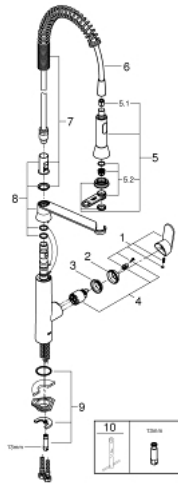

31 379 000 K7 SINGLE-LEVER SINK MIXER 1/2"

PRODUCT DESCRIPTION

- Colour: chrome
- single hole installation
- GROHE LongLife finish
- GROHE SilkMove 35 mm ceramic cartridge
- professional spray
- Dual Spray - switch between mousseur and SpeedClean shower jet using diverter
- automatic return to mousseur
- metal spray
- adjustable flow rate limiter
- swivel spout
- swivel area 140°
- 360° maneuverable spring arm
- protected against backflow
- flexible connection hoses
- rapid installation system
- maximum flow rate (at 3 bar): 14.5 l/min
- min. recommended pressure 1.0 bar

31 379 000 K7 SINGLE-LEVER SINK MIXER 1/2"

SPARE PARTS

- 1: Lever (Spare part-nr. 46729000)
 - 2: Cap (Spare part-nr. 46116000)
 - 3: Screw coupling (Spare part-nr. 46460000)
 - 4: Cartridge (Spare part-nr. 46374000)
 - 5: Pull-Out spray (Spare part-nr. 46731000)
 - 5.1: Non-return valve (Spare part-nr. 08565000)
 - 5.2: Mousseur (Spare part-nr. 46711000)
 - 6: Shower hose (Spare part-nr. 46871000)
 - 7: Spring (Spare part-nr. 46873SD0)
 - 8: Holder pull out spray (Spare part-nr. 46734000)
 - 9: Shank mounting kit (Spare part-nr. 46671000)
 - 10: Socket spanner (Spare part-nr. 19332000)*
 - 11: Mounting wrench (Spare part-nr. 19017000)*
- * Optional accessories