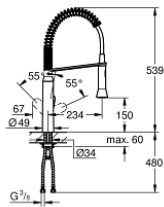

31 379 000 K7 SINGLE-LEVER SINK MIXER 1/2"

PRODUCT DESCRIPTION

- Colour: chrome
- single hole installation
- GROHE LongLife finish
- GROHE SilkMove 35 mm ceramic cartridge
- professional spray
- Dual Spray - switch between mousseur and SpeedClean shower jet using diverter
- automatic return to mousseur
- metal spray
- adjustable flow rate limiter
- swivel spout
- swivel area 140°
- 360° maneuverable spring arm
- protected against backflow
- flexible connection hoses
- rapid installation system
- maximum flow rate (at 3 bar): 14.5 l/min
- min. recommended pressure 1.0 bar

31 379 000 K7 SINGLE-LEVER SINK MIXER 1/2"

SPARE PARTS

- 1: Lever (Spare part-nr. 46729000)
 - 2: Cap (Spare part-nr. 46116000)
 - 3: Screw coupling (Spare part-nr. 46460000)
 - 4: Cartridge (Spare part-nr. 46374000)
 - 5: Pull-Out spray (Spare part-nr. 46731000)
 - 5.1: Non-return valve (Spare part-nr. 08565000)
 - 5.2: Mousseur (Spare part-nr. 46711000)
 - 6: Shower hose (Spare part-nr. 46871000)
 - 7: Spring (Spare part-nr. 46873SD0)
 - 8: Holder pull out spray (Spare part-nr. 46734000)
 - 9: Shank mounting kit (Spare part-nr. 46671000)
 - 10: Socket spanner (Spare part-nr. 19332000)*
 - 11: Mounting wrench (Spare part-nr. 19017000)*
- * Optional accessories