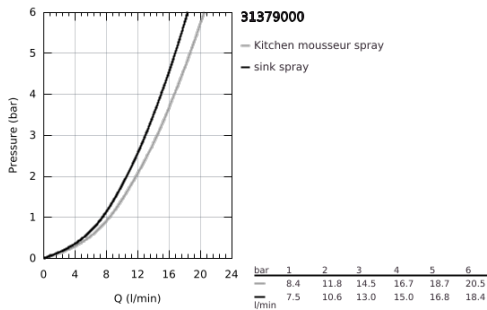

31 379 000 K7 SINGLE-LEVER SINK MIXER 1/2"

PRODUCT DESCRIPTION

- Colour: chrome
- single hole installation
- GROHE LongLife finish
- GROHE SilkMove 35 mm ceramic cartridge
- professional spray
- Dual Spray - switch between mousseur and SpeedClean shower jet using diverter
- automatic return to mousseur
- metal spray
- adjustable flow rate limiter
- swivel spout
- swivel area 140°
- 360° maneuverable spring arm
- protected against backflow
- flexible connection hoses
- rapid installation system
- maximum flow rate (at 3 bar): 14.5 l/min
- min. recommended pressure 1.0 bar

31 379 000 K7 SINGLE-LEVER SINK MIXER 1/2"

SPARE PARTS

- 1: Lever (Spare part-nr. 46729000)
 - 2: Cap (Spare part-nr. 46116000)
 - 3: Screw coupling (Spare part-nr. 46460000)
 - 4: Cartridge (Spare part-nr. 46374000)
 - 5: Pull-Out spray (Spare part-nr. 46731000)
 - 5.1: Non-return valve (Spare part-nr. 08565000)
 - 5.2: Mousseur (Spare part-nr. 46711000)
 - 6: Shower hose (Spare part-nr. 46871000)
 - 7: Spring (Spare part-nr. 46873SD0)
 - 8: Holder pull out spray (Spare part-nr. 46734000)
 - 9: Shank mounting kit (Spare part-nr. 46671000)
 - 10: Socket spanner (Spare part-nr. 19332000)*
 - 11: Mounting wrench (Spare part-nr. 19017000)*
- * Optional accessories