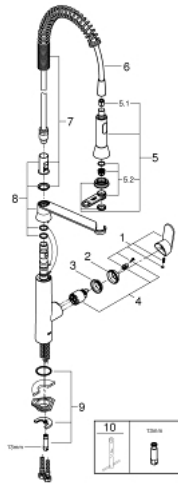

31 379 000 K7 SINGLE-LEVER SINK MIXER 1/2"

PRODUCT DESCRIPTION

- Tyc: Chrome
- single hole installation
- GROHE LongLife finish
- GROHE SilkMove 35 mm ceramic cartridge
- professional spray
- Dual Spray - switch between mousseur and SpeedClean shower jet using diverter
- automatic return to mousseur
- metal spray
- adjustable flow rate limiter
- swivel spout
- swivel area 140°
- 360° maneuverable spring arm
- protected against backflow
- flexible connection hoses
- rapid installation system
- maximum flow rate (at 3 bar): 14.5 l/min
- min. recommended pressure 1.0 bar

31 379 000 K7 SINGLE-LEVER SINK MIXER 1/2"

SPARE PARTS

- 1: Lever (Spare part-nr. 46729000)
 - 2: Cap (Spare part-nr. 46116000)
 - 3: Screw coupling (Spare part-nr. 46460000)
 - 4: Cartridge (Spare part-nr. 46374000)
 - 5: Pull-Out spray (Spare part-nr. 46731000)
 - 5.1: Non-return valve (Spare part-nr. 08565000)
 - 5.2: Mousseur (Spare part-nr. 46711000)
 - 6: Shower hose (Spare part-nr. 46871000)
 - 7: Spring (Spare part-nr. 46873SD0)
 - 8: Holder pull out spray (Spare part-nr. 46734000)
 - 9: Shank mounting kit (Spare part-nr. 46671000)
 - 10: Socket spanner (Spare part-nr. 19332000)*
 - 11: Mounting wrench (Spare part-nr. 19017000)*
- * Optional accessories