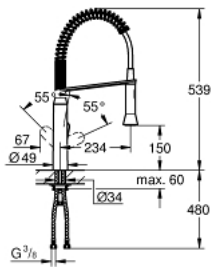

31 379 000 K7 SINGLE-LEVER SINK MIXER 1/2"

PRODUCT DESCRIPTION

- Tyc: Chrome
- single hole installation
- GROHE LongLife finish
- GROHE SilkMove 35 mm ceramic cartridge
- professional spray
- Dual Spray - switch between mousseur and SpeedClean shower jet using diverter
- automatic return to mousseur
- metal spray
- adjustable flow rate limiter
- swivel spout
- swivel area 140°
- 360° maneuverable spring arm
- protected against backflow
- flexible connection hoses
- rapid installation system
- maximum flow rate (at 3 bar): 14.5 l/min
- min. recommended pressure 1.0 bar

31 379 000 K7 SINGLE-LEVER SINK MIXER 1/2"

SPARE PARTS

- 1: Lever (Spare part-nr. 46729000)
 - 2: Cap (Spare part-nr. 46116000)
 - 3: Screw coupling (Spare part-nr. 46460000)
 - 4: Cartridge (Spare part-nr. 46374000)
 - 5: Pull-Out spray (Spare part-nr. 46731000)
 - 5.1: Non-return valve (Spare part-nr. 08565000)
 - 5.2: Mousseur (Spare part-nr. 46711000)
 - 6: Shower hose (Spare part-nr. 46871000)
 - 7: Spring (Spare part-nr. 46873SD0)
 - 8: Holder pull out spray (Spare part-nr. 46734000)
 - 9: Shank mounting kit (Spare part-nr. 46671000)
 - 10: Socket spanner (Spare part-nr. 19332000)*
 - 11: Mounting wrench (Spare part-nr. 19017000)*
- * Optional accessories