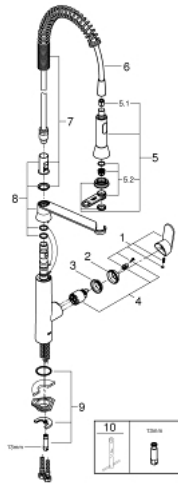

31 379 DC0 K7 SINGLE-LEVER SINK MIXER 1/2"

SPARE PARTS

- 1: Lever (Spare part-nr. 46729DC0)
 - 2: Cap (Spare part-nr. 46116DC0)
 - 3: Screw coupling (Spare part-nr. 46460000)
 - 4: Cartridge (Spare part-nr. 46374000)
 - 5: Pull-Out spray (Spare part-nr. 46731DC0)
 - 5.1: Non-return valve (Spare part-nr. 08565000)
 - 5.2: Mousseur (Spare part-nr. 46711000)
 - 6: Shower hose (Spare part-nr. 46871DC0)
 - 7: Spring (Spare part-nr. 46873SD0)
 - 8: Holder pull out spray (Spare part-nr. 46734DC0)
 - 9: Shank mounting kit (Spare part-nr. 46671000)
 - 10: Socket spanner (Spare part-nr. 19332000)*
 - 11: Mounting wrench (Spare part-nr. 19017000)*
- * Optional accessories