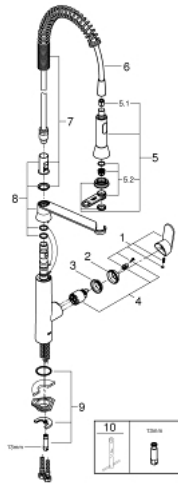

31 379 DC0 K7 SINGLE-LEVER SINK MIXER 1/2"

PRODUCT DESCRIPTION

- Typ: supersteel
- single hole installation
- GROHE LongLife finish
- GROHE SilkMove 35 mm ceramic cartridge
- professional spray
- Dual Spray - switch between mousseur and SpeedClean shower jet using diverter
- automatic return to mousseur
- metal spray
- adjustable flow rate limiter
- swivel spout
- swivel area 140°
- 360° maneuverable spring arm
- protected against backflow
- flexible connection hoses
- rapid installation system
- maximum flow rate (at 3 bar): 14.5 l/min
- min. recommended pressure 1.0 bar

31 379 DC0 K7 SINGLE-LEVER SINK MIXER 1/2"

SPARE PARTS

- 1: Lever (Spare part-nr. 46729DC0)
 - 2: Cap (Spare part-nr. 46116DC0)
 - 3: Screw coupling (Spare part-nr. 46460000)
 - 4: Cartridge (Spare part-nr. 46374000)
 - 5: Pull-Out spray (Spare part-nr. 46731DC0)
 - 5.1: Non-return valve (Spare part-nr. 08565000)
 - 5.2: Mousseur (Spare part-nr. 46711000)
 - 6: Shower hose (Spare part-nr. 46871DC0)
 - 7: Spring (Spare part-nr. 46873SD0)
 - 8: Holder pull out spray (Spare part-nr. 46734DC0)
 - 9: Shank mounting kit (Spare part-nr. 46671000)
 - 10: Socket spanner (Spare part-nr. 19332000)*
 - 11: Mounting wrench (Spare part-nr. 19017000)*
- * Optional accessories