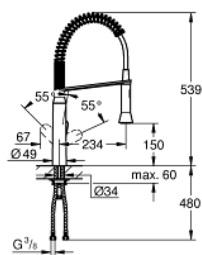

31 379 DC0 K7 SINGLE-LEVER SINK MIXER 1/2"

PRODUCT DESCRIPTION

- Typ: supersteel
- single hole installation
- GROHE LongLife finish
- GROHE SilkMove 35 mm ceramic cartridge
- professional spray
- Dual Spray - switch between mousseur and SpeedClean shower jet using diverter
- automatic return to mousseur
- metal spray
- adjustable flow rate limiter
- swivel spout
- swivel area 140°
- 360° maneuverable spring arm
- protected against backflow
- flexible connection hoses
- rapid installation system
- maximum flow rate (at 3 bar): 14.5 l/min
- min. recommended pressure 1.0 bar

31 379 DC0 K7 SINGLE-LEVER SINK MIXER 1/2"

SPARE PARTS

- 1: Lever (Spare part-nr. 46729DC0)
 - 2: Cap (Spare part-nr. 46116DC0)
 - 3: Screw coupling (Spare part-nr. 46460000)
 - 4: Cartridge (Spare part-nr. 46374000)
 - 5: Pull-Out spray (Spare part-nr. 46731DC0)
 - 5.1: Non-return valve (Spare part-nr. 08565000)
 - 5.2: Mousseur (Spare part-nr. 46711000)
 - 6: Shower hose (Spare part-nr. 46871DC0)
 - 7: Spring (Spare part-nr. 46873SD0)
 - 8: Holder pull out spray (Spare part-nr. 46734DC0)
 - 9: Shank mounting kit (Spare part-nr. 46671000)
 - 10: Socket spanner (Spare part-nr. 19332000)*
 - 11: Mounting wrench (Spare part-nr. 19017000)*
- * Optional accessories