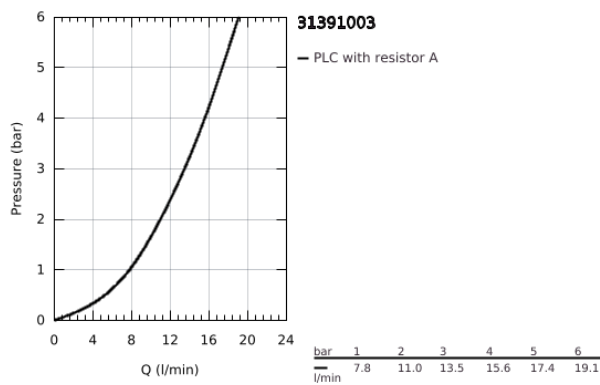

31 391 003 **EUROSMART SINGLE-LEVER SINK MIXER 1/2"**

**PRODUCT DESCRIPTION**

- Colour: chrome
- wall mounted
- GROHE LongLife finish
- GROHE SilkMove 35 mm ceramic cartridge
- mousseur
- adjustable flow rate limiter
- swivel tubular spout, swivel area 360°
- projection 216 mm
- integrated temperature limiter
- S-unions
- maximum flow rate (at 3 bar): 13.5 l/min
- professional exclusive

## 31 391 003 EUROSMART SINGLE-LEVER SINK MIXER 1/2"