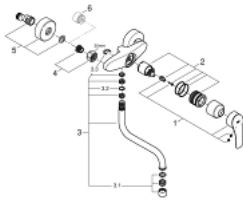

31 391 003 **EUROSMART SINGLE-LEVER SINK MIXER 1/2"**

**PRODUCT DESCRIPTION**

- Colour: chrome
- wall mounted
- GROHE LongLife finish
- GROHE SilkMove 35 mm ceramic cartridge
- mousseur
- adjustable flow rate limiter
- swivel tubular spout, swivel area 360°
- projection 216 mm
- integrated temperature limiter
- S-unions
- maximum flow rate (at 3 bar): 13.5 l/min
- professional exclusive

## 31 391 003 EUROSMART SINGLE-LEVER SINK MIXER 1/2"

### SPARE PARTS

- 1: Lever (Spare part-nr. 48542000)
- 2: Cartridge (Spare part-nr. 46374000)
- 3: S-spout (Spare part-nr. 13370000)
- 3.1: Mousseur (Spare part-nr. 06574000)
- 3.2: Sealing washer (Spare part-nr. 0128500M)
- 3.3: Safety ring (Spare part-nr. 0485300M)
- 4: Screw connection 1/2" (Spare part-nr. 45044000)
- 5: S-union (Spare part-nr. 12662000)
- 6: Extension 3/4", 20 mm (Spare part-nr. 0713000M)\*
- 7: Special spanner (Spare part-nr. 19377000)\*