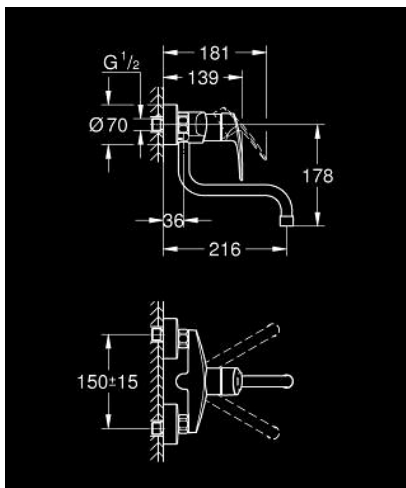

31 391 003 **EUROSMART SINGLE-LEVER SINK MIXER 1/2"**

**PRODUCT DESCRIPTION**

- Colour: chrome
- wall mounted
- GROHE LongLife finish
- GROHE SilkMove 35 mm ceramic cartridge
- mousseur
- adjustable flow rate limiter
- swivel tubular spout, swivel area 360°
- projection 216 mm
- integrated temperature limiter
- S-unions
- maximum flow rate (at 3 bar): 13.5 l/min
- professional exclusive

## 31 391 003 EUROSMART SINGLE-LEVER SINK MIXER 1/2"

### SPARE PARTS

- 1: Lever (Spare part-nr. 48542000)
- 2: Cartridge (Spare part-nr. 46374000)
- 3: S-spout (Spare part-nr. 13370000)
- 3.1: Mousseur (Spare part-nr. 06574000)
- 3.2: Sealing washer (Spare part-nr. 0128500M)
- 3.3: Safety ring (Spare part-nr. 0485300M)
- 4: Screw connection 1/2" (Spare part-nr. 45044000)
- 5: S-union (Spare part-nr. 12662000)
- 6: Extension 3/4", 20 mm (Spare part-nr. 0713000M)\*
- 7: Special spanner (Spare part-nr. 19377000)\*