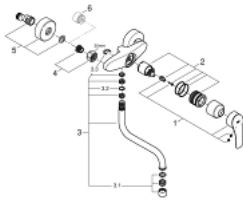

31 391 003 **EUROSMART SINGLE-LEVER SINK MIXER 1/2"**

PRODUCT DESCRIPTION

- Tyc: Chrome
- wall mounted
- GROHE LongLife finish
- GROHE SilkMove 35 mm ceramic cartridge
- mousseur
- adjustable flow rate limiter
- swivel tubular spout, swivel area 360°
- projection 216 mm
- integrated temperature limiter
- S-unions
- maximum flow rate (at 3 bar): 13.5 l/min
- professional exclusive

31 391 003 EUROSMART SINGLE-LEVER SINK MIXER 1/2"

SPARE PARTS

- 1: Lever (Spare part-nr. 48542000)
- 2: Cartridge (Spare part-nr. 46374000)
- 3: S-spout (Spare part-nr. 13370000)
- 3.1: Mousseur (Spare part-nr. 06574000)
- 3.2: Sealing washer (Spare part-nr. 0128500M)
- 3.3: Safety ring (Spare part-nr. 0485300M)
- 4: Screw connection 1/2" (Spare part-nr. 45044000)
- 5: S-union (Spare part-nr. 12662000)
- 6: Extension 3/4", 20 mm (Spare part-nr. 0713000M)*
- 7: Special spanner (Spare part-nr. 19377000)*