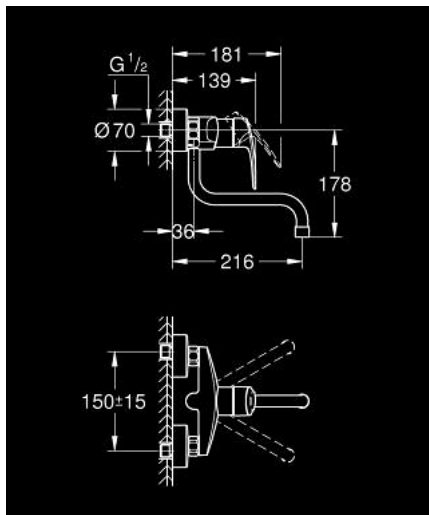

31 391 003 **EUROSMART SINGLE-LEVER SINK MIXER 1/2"**

PRODUCT DESCRIPTION

- Tyc: Chrome
- wall mounted
- GROHE LongLife finish
- GROHE SilkMove 35 mm ceramic cartridge
- mousseur
- adjustable flow rate limiter
- swivel tubular spout, swivel area 360°
- projection 216 mm
- integrated temperature limiter
- S-unions
- maximum flow rate (at 3 bar): 13.5 l/min
- professional exclusive

31 391 003 EUROSMART SINGLE-LEVER SINK MIXER 1/2"

SPARE PARTS

- 1: Lever (Spare part-nr. 48542000)
- 2: Cartridge (Spare part-nr. 46374000)
- 3: S-spout (Spare part-nr. 13370000)
- 3.1: Mousseur (Spare part-nr. 06574000)
- 3.2: Sealing washer (Spare part-nr. 0128500M)
- 3.3: Safety ring (Spare part-nr. 0485300M)
- 4: Screw connection 1/2" (Spare part-nr. 45044000)
- 5: S-union (Spare part-nr. 12662000)
- 6: Extension 3/4", 20 mm (Spare part-nr. 0713000M)*
- 7: Special spanner (Spare part-nr. 19377000)*