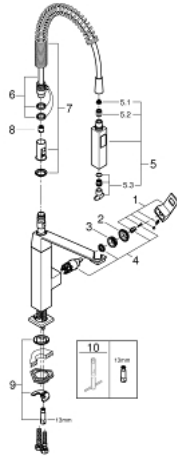

31 395 000 EUROCUBE SINGLE-LEVER SINK MIXER 1/2"

PRODUCT DESCRIPTION

- Colour: chrome
- single hole installation
- GROHE LongLife finish
- GROHE SilkMove 28 mm ceramic cartridge
- professional spray
- Dual Spray - switch between mousseur and SpeedClean shower jet using diverter
- automatic return to laminar spray
- metal spray
- swivel spout
- swivel area 140°
- 360° maneuverable spring arm
- protected against backflow
- flexible connection hoses
- rapid installation system
- maximum flow rate (at 3 bar): 8 l/min

31 395 000 EUROCUBE SINGLE-LEVER SINK MIXER 1/2"

SPARE PARTS

- 1: Lever (Spare part-nr. 46788000)
- 2: Cap (Spare part-nr. 46581000)
- 3: retaining ring (Spare part-nr. 07419000)
- 4: Cartridge (Spare part-nr. 46580000)
- 5: Pull-Out spray (Spare part-nr. 46924000)
- 5.1: Dirt strainer (Spare part-nr. 0676800M)
- 5.2: Non-return valve (Spare part-nr. 08565000)
- 5.3: Mousseur set (Spare part-nr. 13937000)
- 6: Shower hose (Spare part-nr. 46871000)
- 7: Spring (Spare part-nr. 46873SD0)
- 8: Non-return valve (Spare part-nr. 08567000)
- 9: Shank mounting kit (Spare part-nr. 46671000)
- 10: Mounting wrench (Spare part-nr. 19017000)*