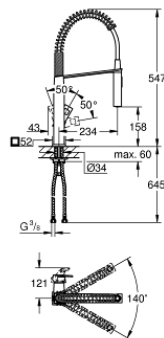

31 395 000 EUROCUBE SINGLE-LEVER SINK MIXER 1/2"

PRODUCT DESCRIPTION

- Colour: chrome
- single hole installation
- GROHE LongLife finish
- GROHE SilkMove 28 mm ceramic cartridge
- professional spray
- Dual Spray - switch between mousseur and SpeedClean shower jet using diverter
- automatic return to laminar spray
- metal spray
- swivel spout
- swivel area 140°
- 360° maneuverable spring arm
- protected against backflow
- flexible connection hoses
- rapid installation system
- maximum flow rate (at 3 bar): 8 l/min

31 395 000 EUROCUBE SINGLE-LEVER SINK MIXER 1/2"

SPARE PARTS

- 1: Lever (Spare part-nr. 46788000)
- 2: Cap (Spare part-nr. 46581000)
- 3: retaining ring (Spare part-nr. 07419000)
- 4: Cartridge (Spare part-nr. 46580000)
- 5: Pull-Out spray (Spare part-nr. 46924000)
- 5.1: Dirt strainer (Spare part-nr. 0676800M)
- 5.2: Non-return valve (Spare part-nr. 08565000)
- 5.3: Mousseur set (Spare part-nr. 13937000)
- 6: Shower hose (Spare part-nr. 46871000)
- 7: Spring (Spare part-nr. 46873SD0)
- 8: Non-return valve (Spare part-nr. 08567000)
- 9: Shank mounting kit (Spare part-nr. 46671000)
- 10: Mounting wrench (Spare part-nr. 19017000)*