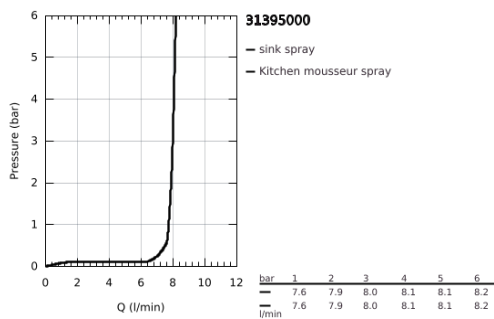

31 395 000 EUROCUBE SINGLE-LEVER SINK MIXER 1/2"

PRODUCT DESCRIPTION

- Colour: chrome
- single hole installation
- GROHE LongLife finish
- GROHE SilkMove 28 mm ceramic cartridge
- professional spray
- Dual Spray - switch between mousseur and SpeedClean shower jet using diverter
- automatic return to laminar spray
- metal spray
- swivel spout
- swivel area 140°
- 360° maneuverable spring arm
- protected against backflow
- flexible connection hoses
- rapid installation system
- maximum flow rate (at 3 bar): 8 l/min

31 395 000 EUROCUBE SINGLE-LEVER SINK MIXER 1/2"

SPARE PARTS

- 1: Lever (Spare part-nr. 46788000)
- 2: Cap (Spare part-nr. 46581000)
- 3: retaining ring (Spare part-nr. 07419000)
- 4: Cartridge (Spare part-nr. 46580000)
- 5: Pull-Out spray (Spare part-nr. 46924000)
- 5.1: Dirt strainer (Spare part-nr. 0676800M)
- 5.2: Non-return valve (Spare part-nr. 08565000)
- 5.3: Mousseur set (Spare part-nr. 13937000)
- 6: Shower hose (Spare part-nr. 46871000)
- 7: Spring (Spare part-nr. 46873SD0)
- 8: Non-return valve (Spare part-nr. 08567000)
- 9: Shank mounting kit (Spare part-nr. 46671000)
- 10: Mounting wrench (Spare part-nr. 19017000)*