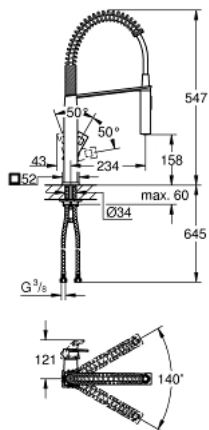

31 395 000 EUROCUBE SINGLE-LEVER SINK MIXER 1/2"

PRODUCT DESCRIPTION

- Tyc: Chrome
- single hole installation
- GROHE LongLife finish
- GROHE SilkMove 28 mm ceramic cartridge
- professional spray
- Dual Spray - switch between mousseur and SpeedClean shower jet using diverter
- automatic return to laminar spray
- metal spray
- swivel spout
- swivel area 140°
- 360° maneuverable spring arm
- protected against backflow
- flexible connection hoses
- rapid installation system
- maximum flow rate (at 3 bar): 8 l/min

31 395 000 EUROCUBE SINGLE-LEVER SINK MIXER 1/2"

SPARE PARTS

- 1: Lever (Spare part-nr. 46788000)
 - 2: Cap (Spare part-nr. 46581000)
 - 3: Fitting ring (Spare part-nr. 07419000)
 - 4: Cartridge (Spare part-nr. 46580000)
 - 5: Pull-Out spray (Spare part-nr. 46924000)
 - 5.1: Dirt strainer (Spare part-nr. 0676800M)
 - 5.2: Non-return valve (Spare part-nr. 08565000)
 - 5.3: Mousseur set (Spare part-nr. 13937000)
 - 6: Shower hose (Spare part-nr. 46871000)
 - 7: Spring (Spare part-nr. 46873SD0)
 - 8: Non-return valve (Spare part-nr. 08567000)
 - 9: Shank mounting kit (Spare part-nr. 46671000)
 - 10: Mounting wrench (Spare part-nr. 19017000)*
- * Optional accessories