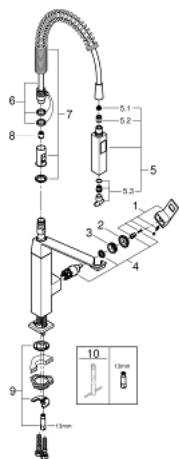

31 395 000 EUROCUBE SINGLE-LEVER SINK MIXER 1/2"

PRODUCT DESCRIPTION

- Tyc: Chrome
- single hole installation
- GROHE LongLife finish
- GROHE SilkMove 28 mm ceramic cartridge
- professional spray
- Dual Spray - switch between mousseur and SpeedClean shower jet using diverter
- automatic return to laminar spray
- metal spray
- swivel spout
- swivel area 140°
- 360° maneuverable spring arm
- protected against backflow
- flexible connection hoses
- rapid installation system
- maximum flow rate (at 3 bar): 8 l/min

31 395 000 EUROCUBE SINGLE-LEVER SINK MIXER 1/2"

SPARE PARTS

- 1: Lever (Spare part-nr. 46788000)
 - 2: Cap (Spare part-nr. 46581000)
 - 3: Fitting ring (Spare part-nr. 07419000)
 - 4: Cartridge (Spare part-nr. 46580000)
 - 5: Pull-Out spray (Spare part-nr. 46924000)
 - 5.1: Dirt strainer (Spare part-nr. 0676800M)
 - 5.2: Non-return valve (Spare part-nr. 08565000)
 - 5.3: Mousseur set (Spare part-nr. 13937000)
 - 6: Shower hose (Spare part-nr. 46871000)
 - 7: Spring (Spare part-nr. 46873SD0)
 - 8: Non-return valve (Spare part-nr. 08567000)
 - 9: Shank mounting kit (Spare part-nr. 46671000)
 - 10: Mounting wrench (Spare part-nr. 19017000)*
- * Optional accessories