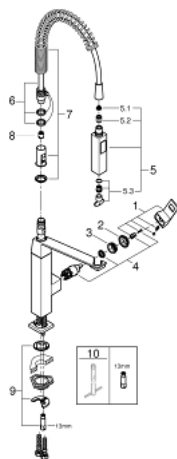

## 31 395 DC0 EUROCUBE SINGLE-LEVER SINK MIXER 1/2"

### PRODUCT DESCRIPTION

- Colour: supersteel
- single hole installation
- GROHE SilkMove 28 mm ceramic cartridge
- GROHE LongLife finish
- professional spray
- Dual Spray - switch between mousseur and SpeedClean shower jet using diverter
- automatic return to laminar spray
- metal spray
- swivel spout
- swivel area 140°
- 360° maneuverable spring arm
- protected against backflow
- flexible connection hoses
- rapid installation system
- maximum flow rate (at 3 bar): 8 l/min

### SPARE PARTS

- 1: Lever (Spare part-nr. 46788DC0)
  - 2: Cap (Spare part-nr. 46581DC0)
  - 3: retaining ring (Spare part-nr. 07419000)
  - 4: Cartridge (Spare part-nr. 46580000)
  - 5: Pull-Out spray (Spare part-nr. 46924DC0)
  - 5.1: Dirt strainer (Spare part-nr. 0676800M)
  - 5.2: Non-return valve (Spare part-nr. 08565000)
  - 5.3: Mousseur set (Spare part-nr. 13937000)
  - 6: Shower hose (Spare part-nr. 46871DC0)
  - 7: Spring (Spare part-nr. 46873SD0)
  - 8: Non-return valve (Spare part-nr. 08567000)
  - 9: Shank mounting kit (Spare part-nr. 46671000)
  - 10: Mounting wrench (Spare part-nr. 19017000)\*
- \* Optional accessories