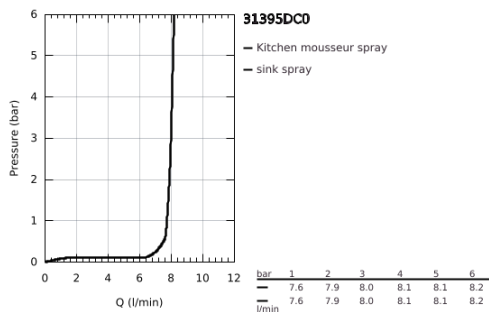

## 31 395 DC0 EUROCUBE SINGLE-LEVER SINK MIXER 1/2"

### PRODUCT DESCRIPTION

- Colour: supersteel
- single hole installation
- GROHE SilkMove 28 mm ceramic cartridge
- GROHE LongLife finish
- professional spray
- Dual Spray - switch between mousseur and SpeedClean shower jet using diverter
- automatic return to laminar spray
- metal spray
- swivel spout
- swivel area 140°
- 360° maneuverable spring arm
- protected against backflow
- flexible connection hoses
- rapid installation system
- maximum flow rate (at 3 bar): 8 l/min