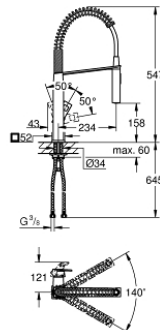

## 31 395 DC0 EUROCUBE SINGLE-LEVER SINK MIXER 1/2"

### PRODUCT DESCRIPTION

- Colour: supersteel
- single hole installation
- GROHE SilkMove 28 mm ceramic cartridge
- GROHE LongLife finish
- professional spray
- Dual Spray - switch between mousseur and SpeedClean shower jet using diverter
- automatic return to laminar spray
- metal spray
- swivel spout
- swivel area 140°
- 360° maneuverable spring arm
- protected against backflow
- flexible connection hoses
- rapid installation system
- maximum flow rate (at 3 bar): 8 l/min

### SPARE PARTS

- 1: Lever (Spare part-nr. 46788DC0)
  - 2: Cap (Spare part-nr. 46581DC0)
  - 3: retaining ring (Spare part-nr. 07419000)
  - 4: Cartridge (Spare part-nr. 46580000)
  - 5: Pull-Out spray (Spare part-nr. 46924DC0)
  - 5.1: Dirt strainer (Spare part-nr. 0676800M)
  - 5.2: Non-return valve (Spare part-nr. 08565000)
  - 5.3: Mousseur set (Spare part-nr. 13937000)
  - 6: Shower hose (Spare part-nr. 46871DC0)
  - 7: Spring (Spare part-nr. 46873SD0)
  - 8: Non-return valve (Spare part-nr. 08567000)
  - 9: Shank mounting kit (Spare part-nr. 46671000)
  - 10: Mounting wrench (Spare part-nr. 19017000)\*
- \* Optional accessories