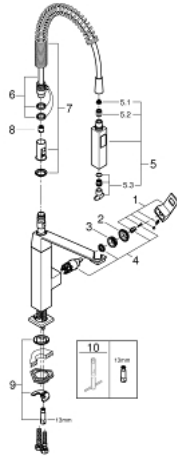

## 31 395 DC0 EUROCUBE SINGLE-LEVER SINK MIXER 1/2"

### PRODUCT DESCRIPTION

- Tyc: supersteel
- single hole installation
- GROHE SilkMove 28 mm ceramic cartridge
- GROHE LongLife finish
- professional spray
- Dual Spray - switch between mousseur and SpeedClean shower jet using diverter
- automatic return to laminar spray
- metal spray
- swivel spout
- swivel area 140°
- 360° maneuverable spring arm
- protected against backflow
- flexible connection hoses
- rapid installation system
- maximum flow rate (at 3 bar): 8 l/min

### SPARE PARTS

- 1: Lever (Spare part-nr. 46788DC0)
- 2: Cap (Spare part-nr. 46581DC0)
- 3: Fitting ring (Spare part-nr. 07419000)
- 4: Cartridge (Spare part-nr. 46580000)
- 5: Pull-Out spray (Spare part-nr. 46924DC0)
- 5.1: Dirt strainer (Spare part-nr. 0676800M)
- 5.2: Non-return valve (Spare part-nr. 08565000)
- 5.3: Mousseur set (Spare part-nr. 13937000)
- 6: Shower hose (Spare part-nr. 46871DC0)
- 7: Spring (Spare part-nr. 46873SD0)
- 8: Non-return valve (Spare part-nr. 08567000)
- 9: Shank mounting kit (Spare part-nr. 46671000)
- 10: Mounting wrench (Spare part-nr. 19017000)\*