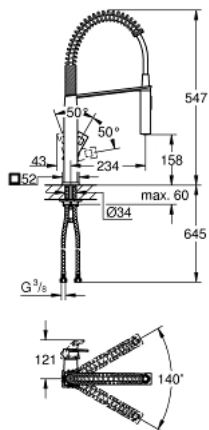

## 31 395 DC0 EUROCUBE SINGLE-LEVER SINK MIXER 1/2"

### PRODUCT DESCRIPTION

- Tyc: supersteel
- single hole installation
- GROHE SilkMove 28 mm ceramic cartridge
- GROHE LongLife finish
- professional spray
- Dual Spray - switch between mousseur and SpeedClean shower jet using diverter
- automatic return to laminar spray
- metal spray
- swivel spout
- swivel area 140°
- 360° maneuverable spring arm
- protected against backflow
- flexible connection hoses
- rapid installation system
- maximum flow rate (at 3 bar): 8 l/min

### SPARE PARTS

- 1: Lever (Spare part-nr. 46788DC0)
- 2: Cap (Spare part-nr. 46581DC0)
- 3: Fitting ring (Spare part-nr. 07419000)
- 4: Cartridge (Spare part-nr. 46580000)
- 5: Pull-Out spray (Spare part-nr. 46924DC0)
- 5.1: Dirt strainer (Spare part-nr. 0676800M)
- 5.2: Non-return valve (Spare part-nr. 08565000)
- 5.3: Mousseur set (Spare part-nr. 13937000)
- 6: Shower hose (Spare part-nr. 46871DC0)
- 7: Spring (Spare part-nr. 46873SD0)
- 8: Non-return valve (Spare part-nr. 08567000)
- 9: Shank mounting kit (Spare part-nr. 46671000)
- 10: Mounting wrench (Spare part-nr. 19017000)\*