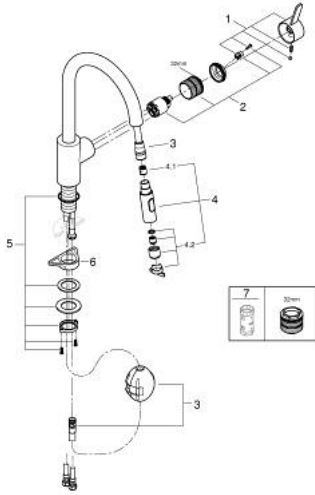

31 481 001 EUROSMART COSMOPOLITAN SINGLE-LEVER SINK MIXER 1/2"

PRODUCT DESCRIPTION

- Colour: chrome
- high spout
- single hole installation
- GROHE LongLife finish
- GROHE SilkMove 35 mm ceramic cartridge
- Easy Docking Function guarantees easy retraction and smooth docking back to the starting position
- Protected Water Ways no contact of water with lead or nickel inside the tap
- Pull-Out spout for greater flexibility
- Dual Spray - switch between laminar spray and SpeedClean shower jet using diverter
- GROHE EcoJoy - less water, perfect flow
- adjustable flow rate limiter
- swivel tubular spout, swivel area 360°
- protected against backflow
- flexible connection hoses
- metal fixation set
- maximum flow rate (at 3 bar): 9 l/min

31 481 001 **EUROSMART COSMOPOLITAN SINGLE-LEVER SINK MIXER 1/2"**

SPARE PARTS

- 1: Lever (Spare part-nr. 46683000)
 - 2: Cartridge (Spare part-nr. 46374000)
 - 3: Hose for sink mixer with pull-out dual spray or mousseur (Spare part-nr. 48293000)
 - 4: Pull-Out spray (Spare part-nr. 48416000)
 - 4.1: Non-return valve (Spare part-nr. 08565000)
 - 4.2: Flow straightener (Spare part-nr. 48347000)
 - 5: Shank fastening assembly (Spare part-nr. 48384000)
 - 6: Support plate (Spare part-nr. 05334000)
 - 7: Socket spanner (Spare part-nr. 19332000)*
- * Optional accessories