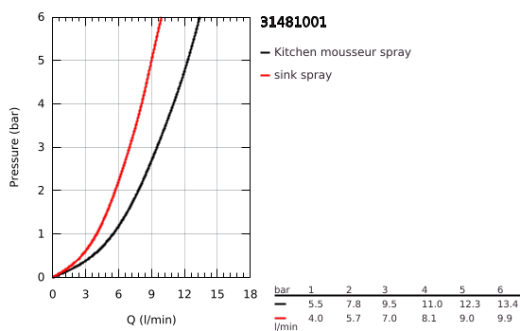

31 481 001 EUROSMART COSMOPOLITAN SINGLE-LEVER SINK MIXER 1/2"

PRODUCT DESCRIPTION

- Colour: chrome
- high spout
- single hole installation
- GROHE LongLife finish
- GROHE SilkMove 35 mm ceramic cartridge
- Easy Docking Function guarantees easy retraction and smooth docking back to the starting position
- Protected Water Ways no contact of water with lead or nickel inside the tap
- Pull-Out spout for greater flexibility
- Dual Spray - switch between laminar spray and SpeedClean shower jet using diverter
- GROHE EcoJoy - less water, perfect flow
- adjustable flow rate limiter
- swivel tubular spout, swivel area 360°
- protected against backflow
- flexible connection hoses
- metal fixation set
- maximum flow rate (at 3 bar): 9 l/min

31 481 001 **EUROSMART COSMOPOLITAN SINGLE-LEVER SINK MIXER 1/2"**

SPARE PARTS

- 1: Lever (Spare part-nr. 46683000)
 - 2: Cartridge (Spare part-nr. 46374000)
 - 3: Hose for sink mixer with pull-out dual spray or mousseur (Spare part-nr. 48293000)
 - 4: Pull-Out spray (Spare part-nr. 48416000)
 - 4.1: Non-return valve (Spare part-nr. 08565000)
 - 4.2: Flow straightener (Spare part-nr. 48347000)
 - 5: Shank fastening assembly (Spare part-nr. 48384000)
 - 6: Support plate (Spare part-nr. 05334000)
 - 7: Socket spanner (Spare part-nr. 19332000)*
- * Optional accessories