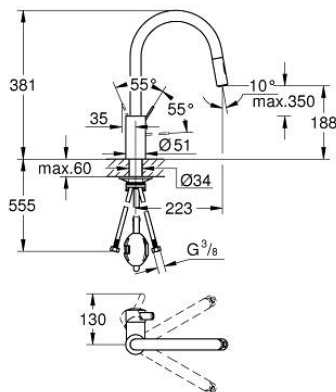

31 481 001 EUROSMART COSMOPOLITAN SINGLE-LEVER SINK MIXER 1/2"

PRODUCT DESCRIPTION

- Colour: chrome
- high spout
- single hole installation
- GROHE LongLife finish
- GROHE SilkMove 35 mm ceramic cartridge
- Easy Docking Function guarantees easy retraction and smooth docking back to the starting position
- Protected Water Ways no contact of water with lead or nickel inside the tap
- Pull-Out spout for greater flexibility
- Dual Spray - switch between laminar spray and SpeedClean shower jet using diverter
- GROHE EcoJoy - less water, perfect flow
- adjustable flow rate limiter
- swivel tubular spout, swivel area 360°
- protected against backflow
- flexible connection hoses
- metal fixation set
- maximum flow rate (at 3 bar): 9 l/min

31 481 001 **EUROSMART COSMOPOLITAN SINGLE-LEVER SINK MIXER 1/2"**

SPARE PARTS

- 1: Lever (Spare part-nr. 46683000)
 - 2: Cartridge (Spare part-nr. 46374000)
 - 3: Hose for sink mixer with pull-out dual spray or mousseur (Spare part-nr. 48293000)
 - 4: Pull-Out spray (Spare part-nr. 48416000)
 - 4.1: Non-return valve (Spare part-nr. 08565000)
 - 4.2: Flow straightener (Spare part-nr. 48347000)
 - 5: Shank fastening assembly (Spare part-nr. 48384000)
 - 6: Support plate (Spare part-nr. 05334000)
 - 7: Socket spanner (Spare part-nr. 19332000)*
- * Optional accessories