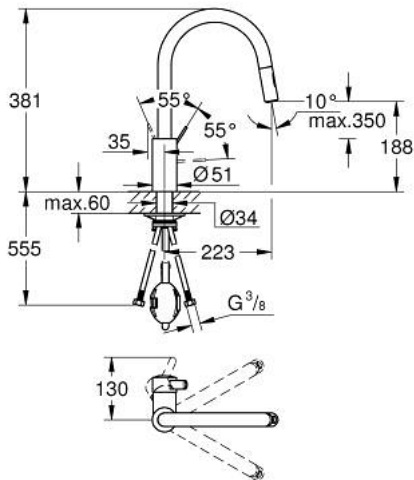

31 481 001 EUROSMART COSMOPOLITAN SINGLE-LEVER SINK MIXER 1/2"

PRODUCT DESCRIPTION

- Tyc: Chrome
- high spout
- single hole installation
- GROHE LongLife finish
- GROHE SilkMove 35 mm ceramic cartridge
- Easy Docking Function guarantees easy retraction and smooth docking back to the starting position
- Protected Water Ways no contact of water with lead or nickel inside the tap
- Pull-Out spout for greater flexibility
- Dual Spray - switch between laminar spray and SpeedClean shower jet using diverter
- GROHE EcoJoy - Less water, perfect flow
- adjustable flow rate limiter
- swivel tubular spout, swivel area 360°
- protected against backflow
- flexible connection hoses
- metal fixation set
- maximum flow rate (at 3 bar): 9 l/min

31 481 001 EUROSMART COSMOPOLITAN SINGLE-LEVER SINK MIXER 1/2"

SPARE PARTS

- 1: Lever (Spare part-nr. 46683000)
 - 2: Cartridge (Spare part-nr. 46374000)
 - 3: Hose for sink mixer with pull-out dual spray or mousseur (Spare part-nr. 48293000)
 - 4: Pull-Out spray (Spare part-nr. 48416000)
 - 4.1: Non-return valve (Spare part-nr. 08565000)
 - 4.2: Flow straightener (Spare part-nr. 48347000)
 - 5: Shank fastening assembly (Spare part-nr. 48384000)
 - 6: Support plate (Spare part-nr. 05334000)
 - 7: Socket spanner (Spare part-nr. 19332000)*
- * Optional accessories