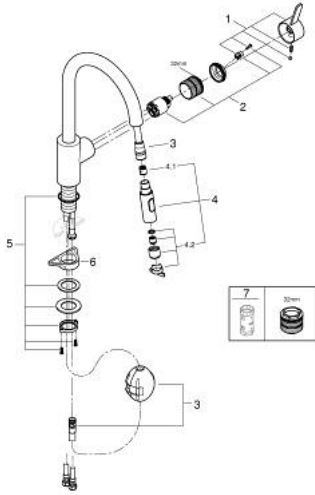

31 481 001 EUROSMART COSMOPOLITAN SINGLE-LEVER SINK MIXER 1/2"

PRODUCT DESCRIPTION

- Tyc: Chrome
- high spout
- single hole installation
- GROHE LongLife finish
- GROHE SilkMove 35 mm ceramic cartridge
- Easy Docking Function guarantees easy retraction and smooth docking back to the starting position
- Protected Water Ways no contact of water with lead or nickel inside the tap
- Pull-Out spout for greater flexibility
- Dual Spray - switch between laminar spray and SpeedClean shower jet using diverter
- GROHE EcoJoy - Less water, perfect flow
- adjustable flow rate limiter
- swivel tubular spout, swivel area 360°
- protected against backflow
- flexible connection hoses
- metal fixation set
- maximum flow rate (at 3 bar): 9 l/min

31 481 001 EUROSMART COSMOPOLITAN SINGLE-LEVER SINK MIXER 1/2"

SPARE PARTS

- 1: Lever (Spare part-nr. 46683000)
 - 2: Cartridge (Spare part-nr. 46374000)
 - 3: Hose for sink mixer with pull-out dual spray or mousseur (Spare part-nr. 48293000)
 - 4: Pull-Out spray (Spare part-nr. 48416000)
 - 4.1: Non-return valve (Spare part-nr. 08565000)
 - 4.2: Flow straightener (Spare part-nr. 48347000)
 - 5: Shank fastening assembly (Spare part-nr. 48384000)
 - 6: Support plate (Spare part-nr. 05334000)
 - 7: Socket spanner (Spare part-nr. 19332000)*
- * Optional accessories