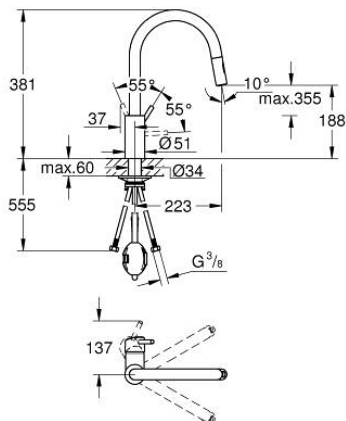

### 31 483 002 **CONCETTO SINGLE-LEVER SINK MIXER 1/2"**

#### PRODUCT DESCRIPTION

- Colour: chrome
- high spout
- single hole installation
- GROHE LongLife finish
- GROHE SilkMove 35 mm ceramic cartridge
- Easy Docking Function guarantees easy retraction and smooth docking back to the starting position
- Protected Water Ways no contact of water with lead or nickel inside the tap
- Pull-Out spout for greater flexibility
- Dual Spray - switch between laminar spray and SpeedClean shower jet using diverter
- adjustable flow rate limiter
- swivel tubular spout, swivel area 360°
- protected against backflow
- flexible connection hoses
- metal fixation set
- maximum flow rate (at 3 bar): 9.5 l/min

## 31 483 002 **CONCETTO SINGLE-LEVER SINK MIXER 1/2"**

### SPARE PARTS

- 1: Lever (Spare part-nr. 46754000)
  - 2: Cartridge (Spare part-nr. 46374000)
  - 3: Hose for sink mixer with pull-out dual spray or mousseur (Spare part-nr. 48293000)
  - 4: Pull-Out spray (Spare part-nr. 48416000)
  - 4.1: Non-return valve (Spare part-nr. 08565000)
  - 4.2: Flow straightener (Spare part-nr. 48347000)
  - 5: Shank fastening assembly (Spare part-nr. 48384000)
  - 6: Support plate (Spare part-nr. 05334000)
  - 7: Socket spanner (Spare part-nr. 19332000)\*
- \* Optional accessories