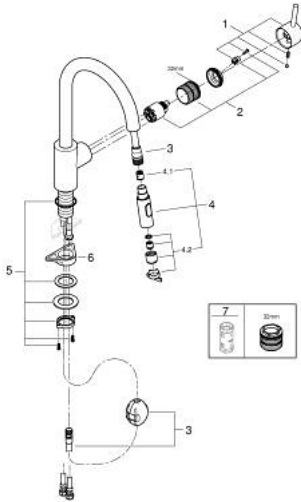

### 31 483 002 **CONCETTO SINGLE-LEVER SINK MIXER 1/2"**

#### PRODUCT DESCRIPTION

- Colour: chrome
- high spout
- single hole installation
- GROHE LongLife finish
- GROHE SilkMove 35 mm ceramic cartridge
- Easy Docking Function guarantees easy retraction and smooth docking back to the starting position
- Protected Water Ways no contact of water with lead or nickel inside the tap
- Pull-Out spout for greater flexibility
- Dual Spray - switch between laminar spray and SpeedClean shower jet using diverter
- adjustable flow rate limiter
- swivel tubular spout, swivel area 360°
- protected against backflow
- flexible connection hoses
- metal fixation set
- maximum flow rate (at 3 bar): 9.5 l/min

## 31 483 002 **CONCETTO SINGLE-LEVER SINK MIXER 1/2"**

### SPARE PARTS

- 1: Lever (Spare part-nr. 46754000)
  - 2: Cartridge (Spare part-nr. 46374000)
  - 3: Hose for sink mixer with pull-out dual spray or mousseur (Spare part-nr. 48293000)
  - 4: Pull-Out spray (Spare part-nr. 48416000)
  - 4.1: Non-return valve (Spare part-nr. 08565000)
  - 4.2: Flow straightener (Spare part-nr. 48347000)
  - 5: Shank fastening assembly (Spare part-nr. 48384000)
  - 6: Support plate (Spare part-nr. 05334000)
  - 7: Socket spanner (Spare part-nr. 19332000)\*
- \* Optional accessories