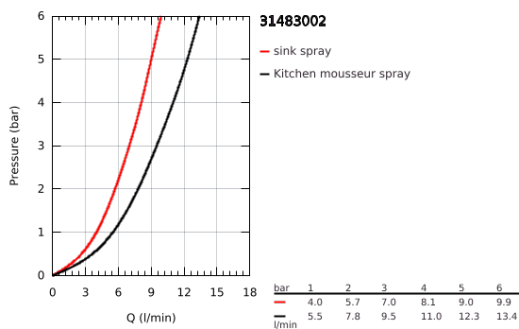

### 31 483 002 **CONCETTO SINGLE-LEVER SINK MIXER 1/2"**

#### PRODUCT DESCRIPTION

- Colour: chrome
- high spout
- single hole installation
- GROHE LongLife finish
- GROHE SilkMove 35 mm ceramic cartridge
- Easy Docking Function guarantees easy retraction and smooth docking back to the starting position
- Protected Water Ways no contact of water with lead or nickel inside the tap
- Pull-Out spout for greater flexibility
- Dual Spray - switch between laminar spray and SpeedClean shower jet using diverter
- adjustable flow rate limiter
- swivel tubular spout, swivel area 360°
- protected against backflow
- flexible connection hoses
- metal fixation set
- maximum flow rate (at 3 bar): 9.5 l/min

## 31 483 002 **CONCETTO SINGLE-LEVER SINK MIXER 1/2"**